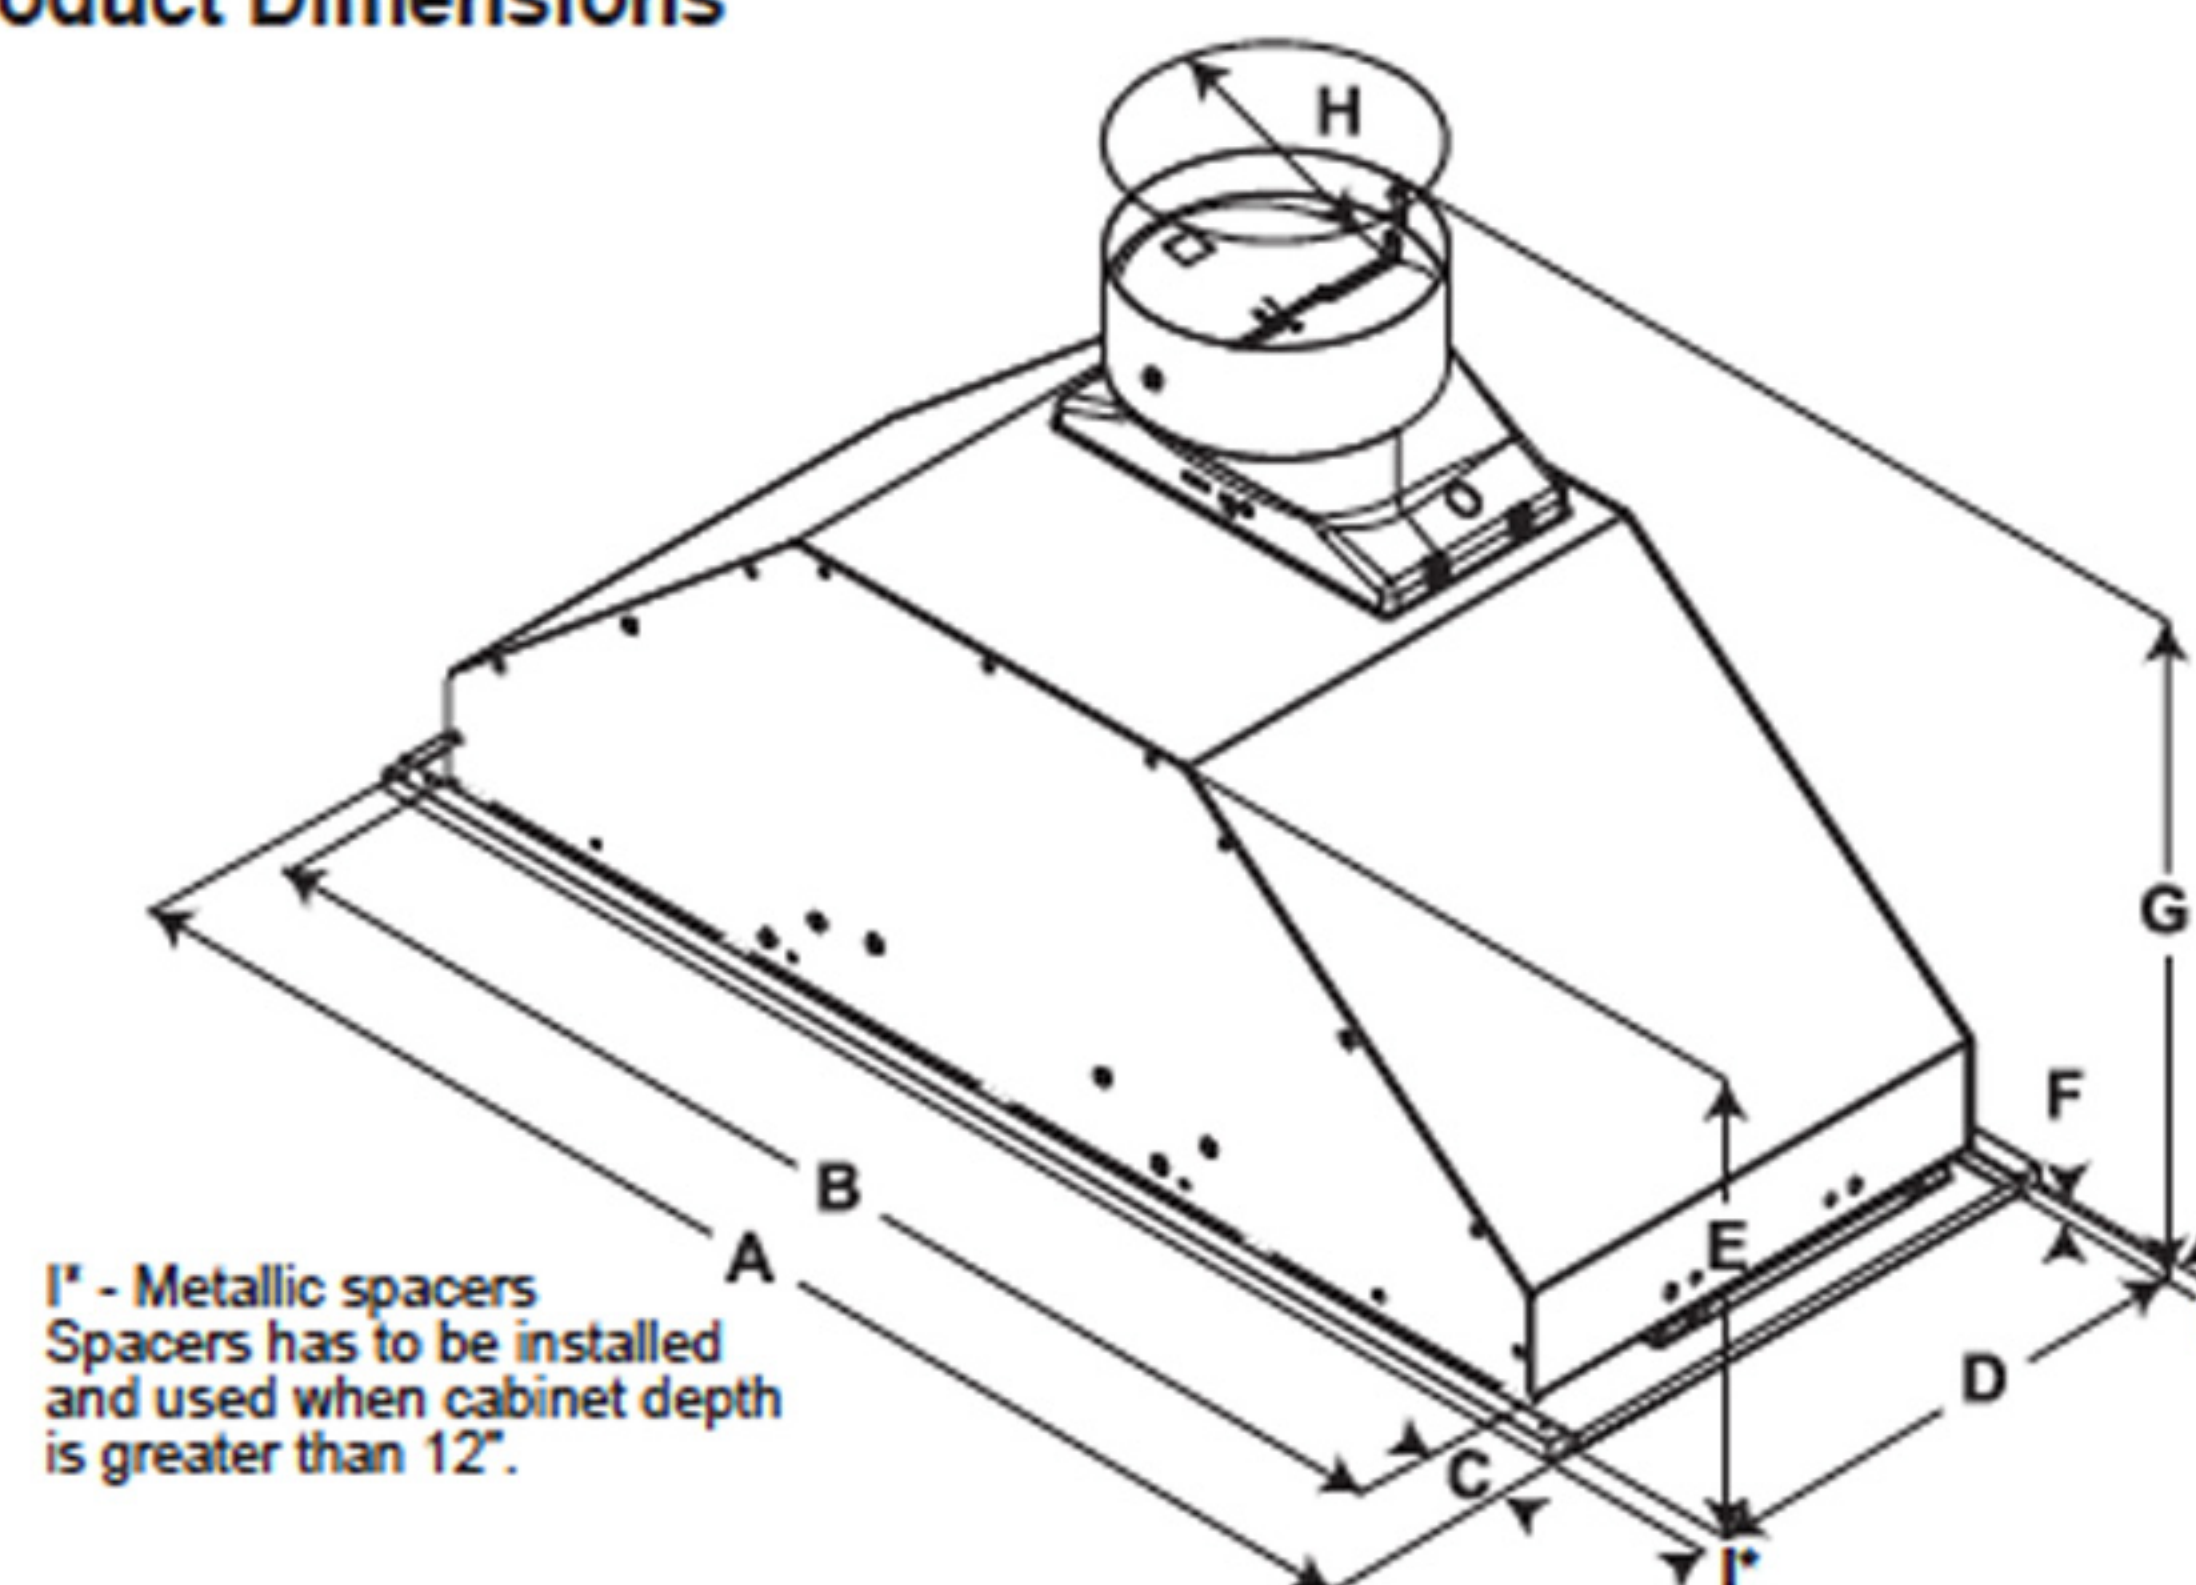

Product Dimensions

ACCESSORIES

Optional
recirculating Kit
2 Carbon Filters

CODE: KIT02770
MODEL: EXXRCK10

Optional
30" Hood Liner
29"W x 17^{1/2}" OR
20^{1/2}" D x 4"H

CODE: KIT02773
MODEL: EXXHDL30

Optional
36" Hood Liner
35"W x 17" OR
20" D x 4"H

CODE: KIT02774
MODEL: EXXHDL36

EAS428SS / EPR628SS range hood models

	Dimension
DIM A	28^{1/4}"
DIM B	26"
DIM C	1^{1/2}"
DIM D	10^{3/4}"
DIM E	9^{1/2}"
DIM F	5/16"
DIM G	14^{3/16}"
DIM H	6"
DIM I	1/2"