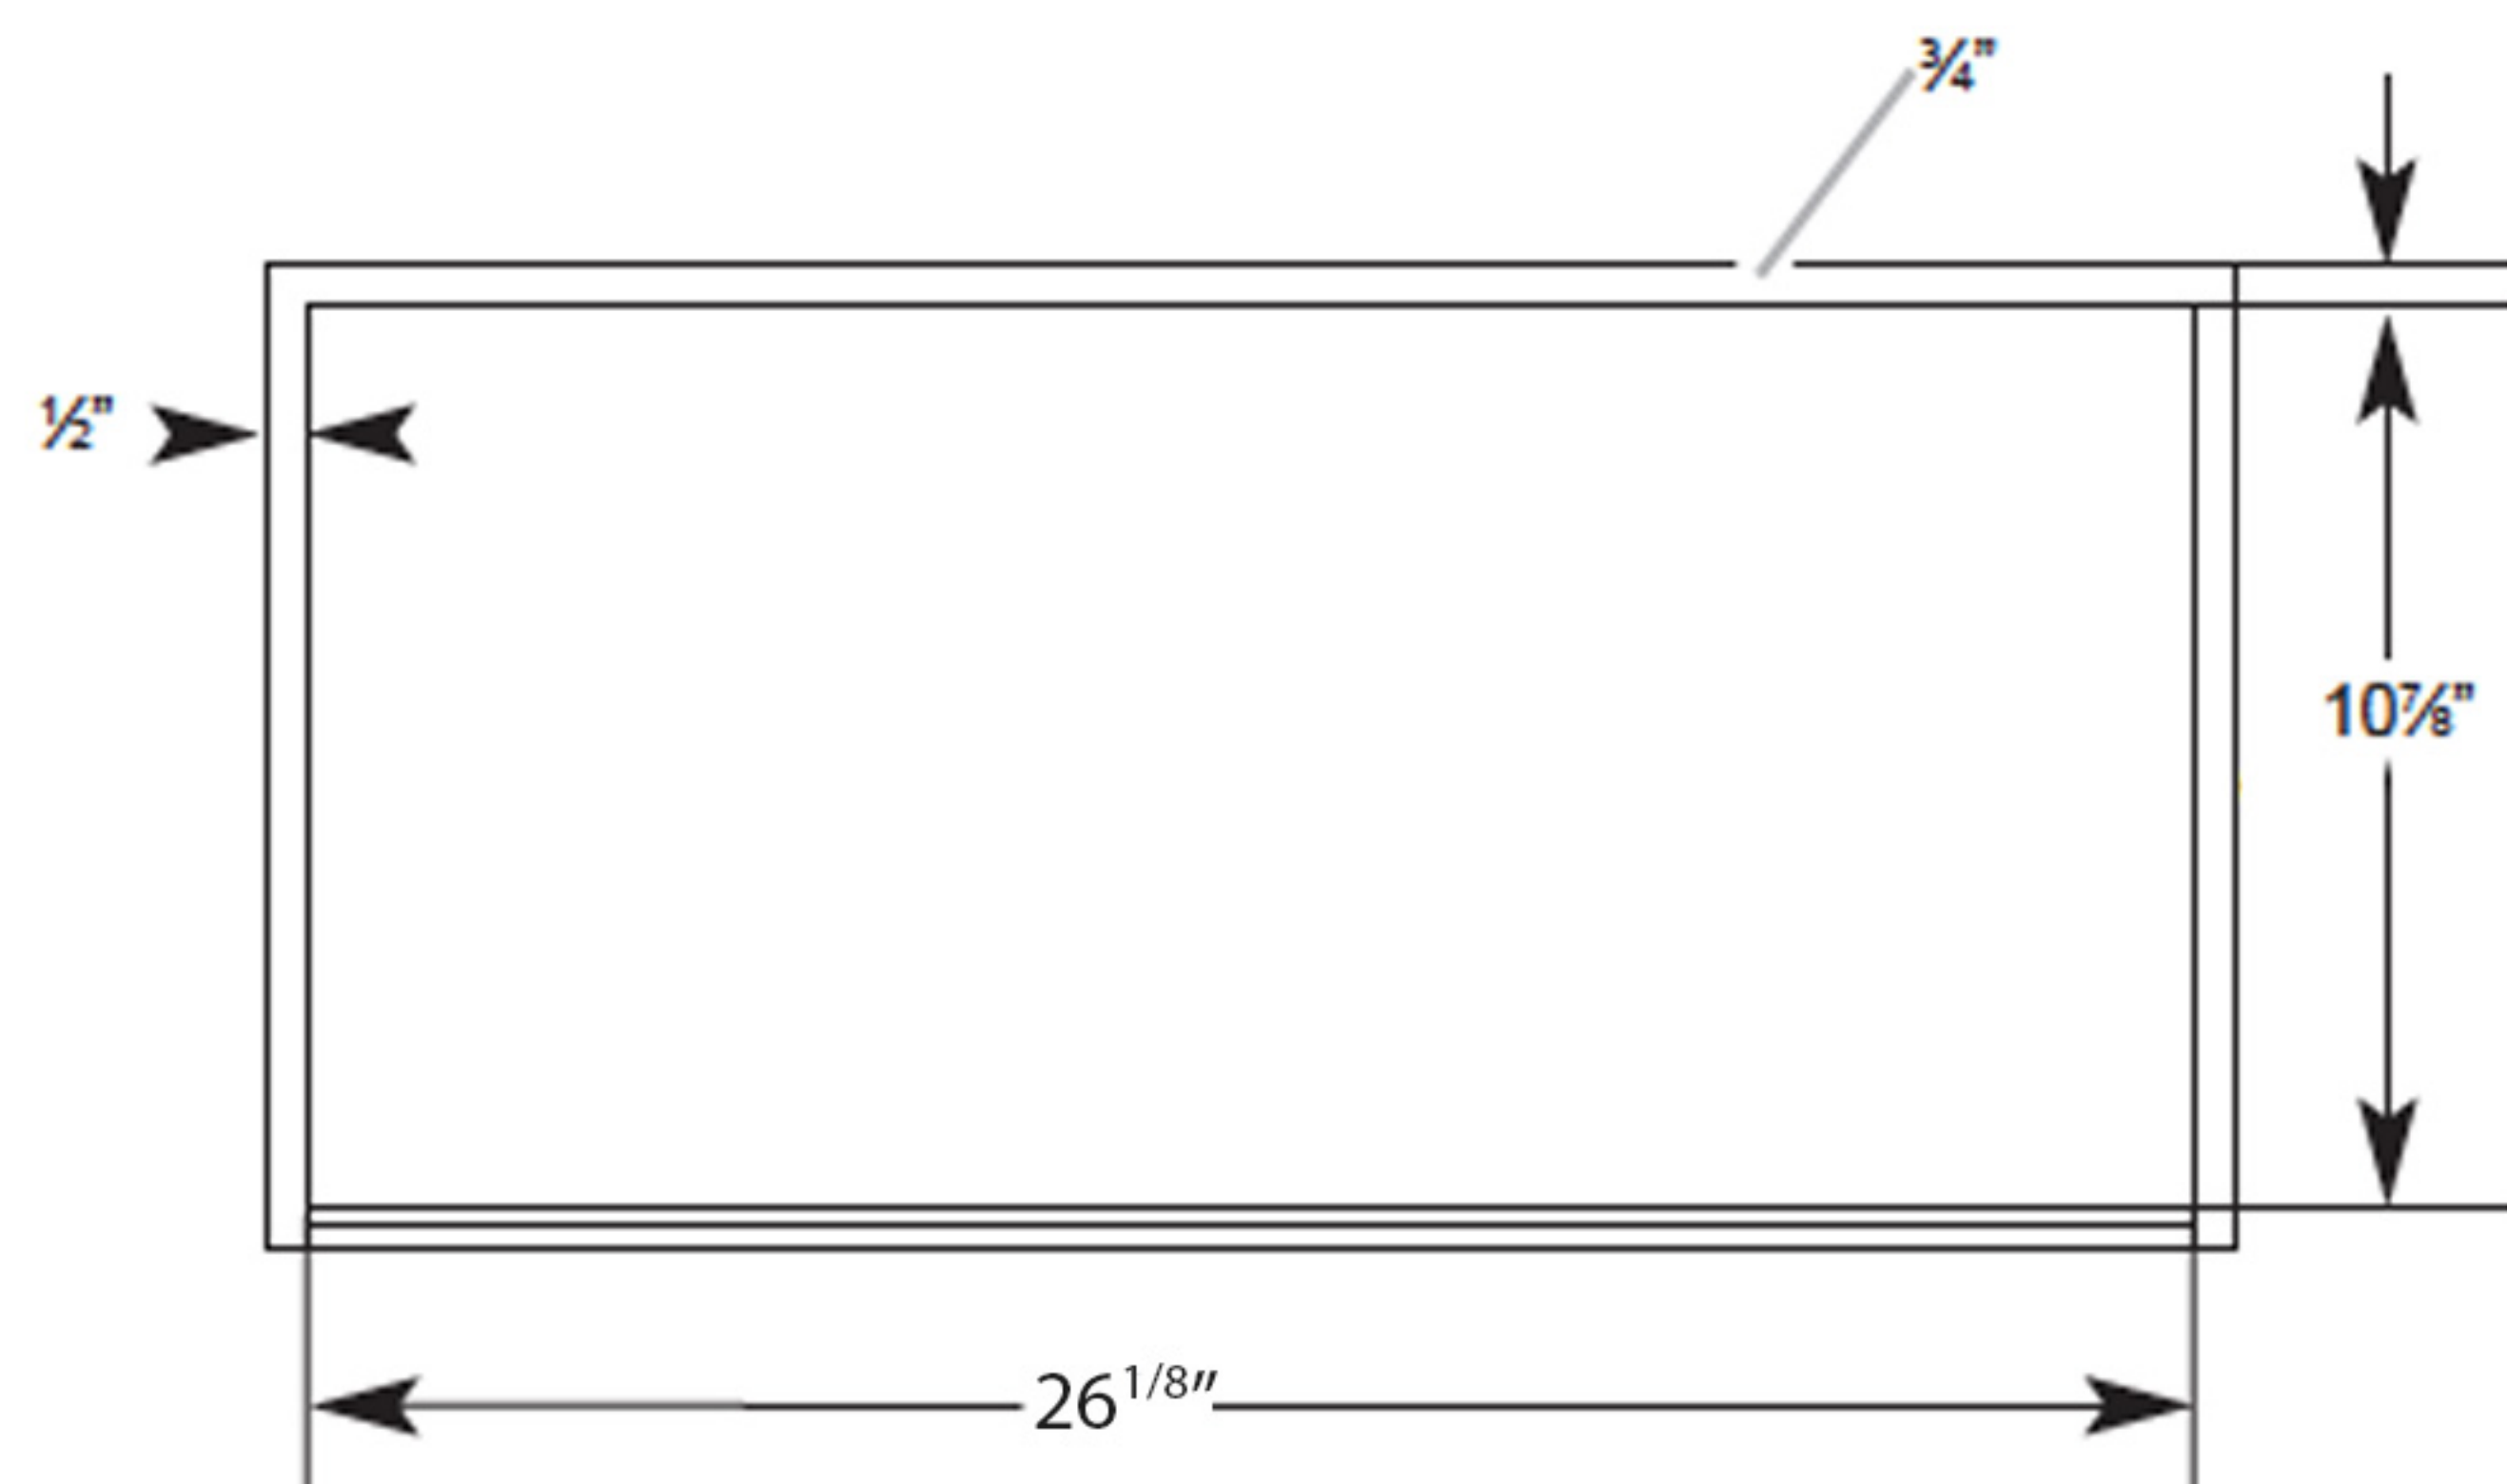

ASTI POWER-PACK

COMFORT

Asti is designed for discreet mounting inside cabinetry. At 28 ¹/₄" wide and only 10 ³/₄" deep, Asti fits perfectly into 30" wide x 12" deep cabinetry and is ideal for kitchens where space is limited, or where the range hood needs to be out of sight. Asti comes equipped with a powerful 400 CFM blower that can handle most cooking needs. Convenient stainless push button controls operate the 3 speed blower and incandescent lighting, while dishwasher safe anodized aluminum mesh filters offer easy maintenance. Asti is designed for standard ducted or recirculating installation.

MODELS

EAS428SS Asti 28¹/₄" Stainless

DIMENSIONS

(28 ¹/₄"W x 10 ³/₄"D x 9 ¹/₂"H)

Incandescent Lamps

Stainless Push Button Controls

Dishwasher Aluminum Mesh Grease Filter

FEATURES

Cut out dimensions (without spacers)

Product Dimensions

ACCESSORIES

Optional
recirculating Kit
2 Carbon Filters

CODE: KIT02770
MODEL: EXXRCK10

Optional
30" Hood Liner
29"W x 17^{1/2}" OR
20^{1/2}" D x 4"H

CODE: KIT02773
MODEL: EXXHDL30

Optional
36" Hood Liner
35"W x 17" OR
20" D x 4"H

CODE: KIT02774
MODEL: EXXHDL36

EAS428SS / EPR628SS range hood models

	Dimension
DIM A	28 ^{1/4} "
DIM B	26"
DIM C	1 ^{1/2} "
DIM D	10 ^{3/4} "
DIM E	9 ^{1/2} "
DIM F	5/16"
DIM G	14 ^{3/16} "
DIM H	6"
DIM I	1/2"