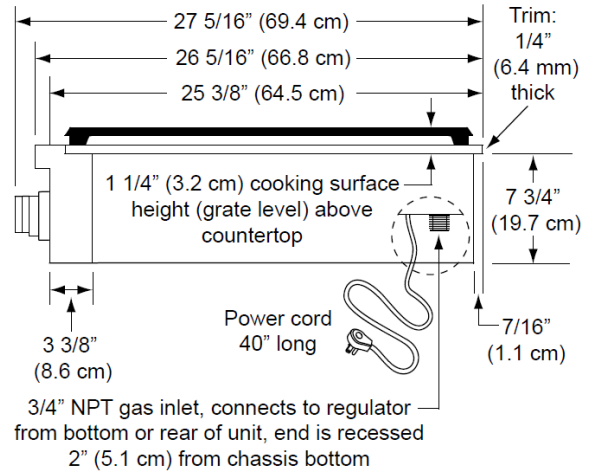

### Product Dimensions

All tolerances  $\pm 1/16"$  ( $\pm 1.6$  mm) unless otherwise noted.

**PRODUCT DIMENSIONS - SIDE VIEW**

COOKTOP WIDTH (A)	
DYRTP366	35 7/8" (91.1 cm)
DYRTP486	47 7/8" (121.6 cm)

**INSTALLED RANGETOP - SIDE VIEW**

### Burner Locations

**A** High Performance Burner: 800-15,000 BTU

**B** SimmerSear Burner: 800-18,000 BTU

**DYRTP366 - 36 Inches Wide**

**DYRTP486 - 48 Inches Wide**