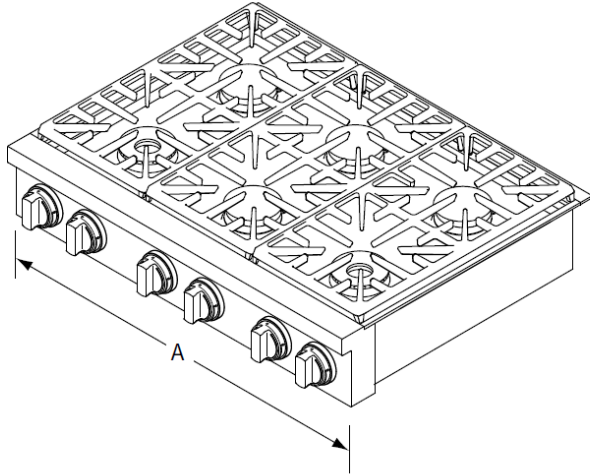

### Photography

DYRTP486S

DYRTP366S

DYRTP486S

DYRTP366S

**dacor**<sup>®</sup>  
The Life of the Kitchen.®

### Product Dimensions

All tolerances  $\pm 1/16"$  ( $\pm 1.6$  mm) unless otherwise noted.

**PRODUCT DIMENSIONS - SIDE VIEW**

COOKTOP WIDTH (A)	
DYRTP366	35 7/8" (91.1 cm)
DYRTP486	47 7/8" (121.6 cm)

**INSTALLED RANGETOP - SIDE VIEW**