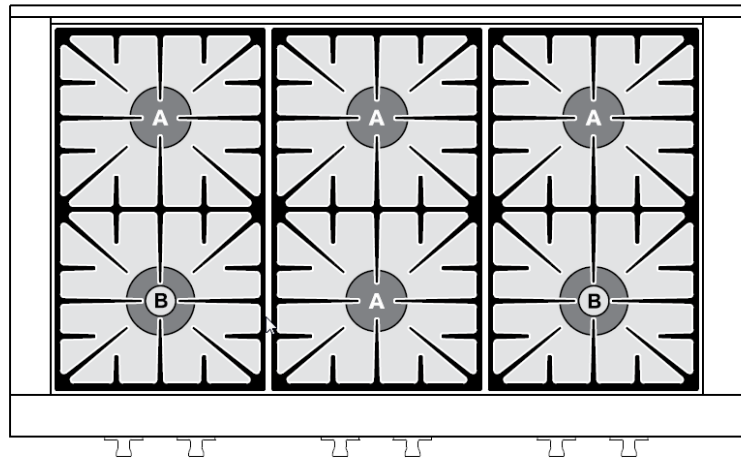

### Product Dimensions

All tolerances  $\pm 1/16"$  ( $\pm 1.6$  mm) unless otherwise noted.

**PRODUCT DIMENSIONS - SIDE VIEW**

COOKTOP WIDTH (A)	
DYRTP366	35 7/8" (91.1 cm)
DYRTP486	47 7/8" (121.6 cm)

**INSTALLED RANGETOP - SIDE VIEW**

### Burner Locations

**A** High Performance Burner: 800-15,000 BTU

**B** SimmerSear Burner: 800-18,000 BTU

**DYRTP366 - 36 Inches Wide**

**DYRTP486 - 48 Inches Wide**