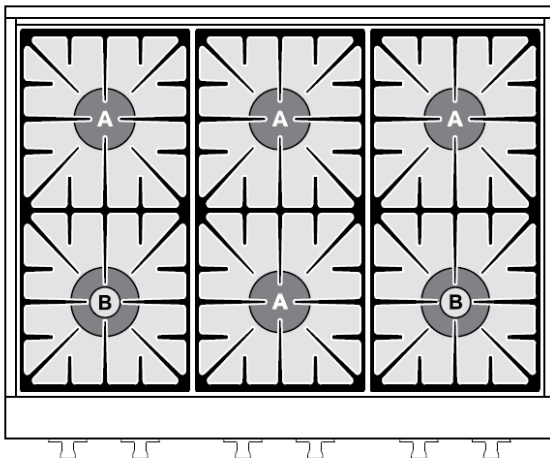

### Product Dimensions

All tolerances  $\pm 1/16"$  ( $\pm 1.6$  mm) unless otherwise noted.

**PRODUCT DIMENSIONS - SIDE VIEW**

COOKTOP WIDTH (A)	
DYRTP366	35 7/8" (91.1 cm)
DYRTP486	47 7/8" (121.6 cm)

**INSTALLED RANGETOP - SIDE VIEW**

### Burner Locations

**A** High Performance Burner: 800-15,000 BTU

**B** SimmerSear Burner: 800-18,000 BTU

**DYRTP366 - 36 Inches Wide**

**DYRTP486 - 48 Inches Wide**