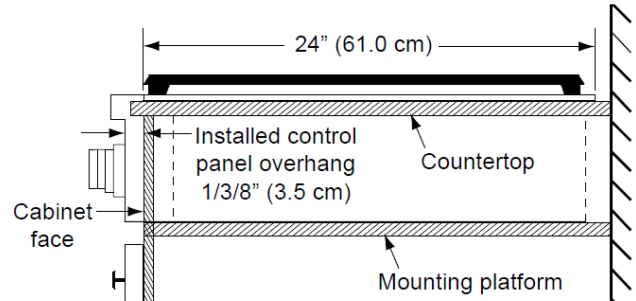

### Product Dimensions

All tolerances  $\pm 1/16"$  ( $\pm 1.6$  mm) unless otherwise noted.

**PRODUCT DIMENSIONS - SIDE VIEW**

COOKTOP WIDTH (A)	
DYRTP366	35 7/8" (91.1 cm)
DYRTP486	47 7/8" (121.6 cm)

**INSTALLED RANGETOP - SIDE VIEW**