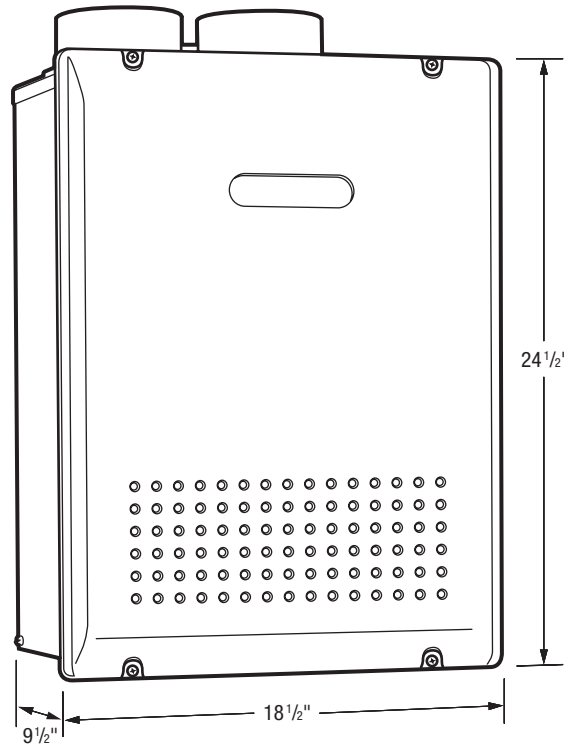

Liquid Propane Tankless Water Heater

EP18WI30L S

800-299-9470

For complete Tankless Water Heater installation details, refer to Product Installation Guide on the web at electroluxappliances.com

Required Accessories

- Horizontal Installation Kit – (PN# TWHHORKIT – Application Specific).
- Vertical Installation Kit – (PN# TWHVERTKIT – Application Specific).

Optional Accessories

- Condensate Neutralizer Kit – (PN# TWHNEUTRAL).
- Horizontal Concentric Vent Termination – (PN# TWHHORCONC).
- Horizontal Vent Termination – (PN# TWHHORHOOD – Horizontal Dual Penetration).
- Quick Connect Cord – (PN# TWHQCCORD – Multiple Units).
- Vertical Vent Termination – (PN# TWHVERTCAP - Vertical Dual Penetration).

Note: For planning purposes only. Refer to Product Installation Guide on the web at electroluxappliances.com for detailed instructions.

Performance Flow Chart

Temp Rise (F°)	30	35	40	45	50	55	60	65	70	75	80	85	90	95	100
EP18WI30LS (GPM*)	9.8	9.2	8.4	7.5	6.7	6.1	5.6	5.2	4.8	4.5	4.2	4.0	3.7	3.5	3.4

*Gallons Per Minute

Electrolux Major Appliances, N.A.

USA • 10200 David Taylor Drive • Charlotte, NC 28262 • 1-877-4electrolux (1-877-435-3287) • electroluxappliances.com
CANADA • 5855 Terry Fox Way • Mississauga, ON L5V 3E4 • 1-800-265-8352 • electroluxappliances.ca

EP18WI30L 06/13

© 2013 Electrolux Home Products, Inc.