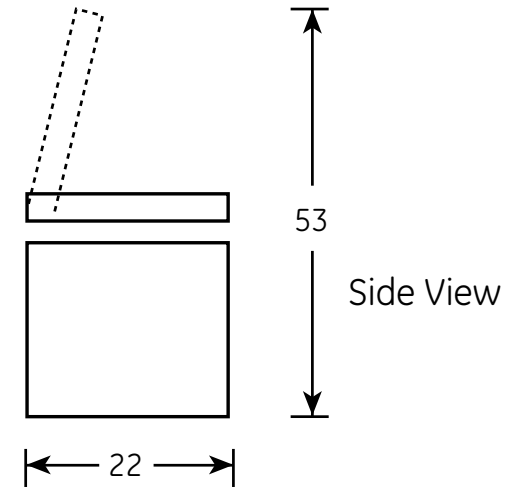

### Dimensions and Installation Information (in inches)

Air Clearance	
Each side (in.)	3
Back (in.)	3

For answers to your Monogram,® Cafe™ Series, Profile™ Series or GE® appliance questions, visit our website [atgeappliances.com](http://atgeappliances.com) or call GE Answer Center® service, 800.626.2000.