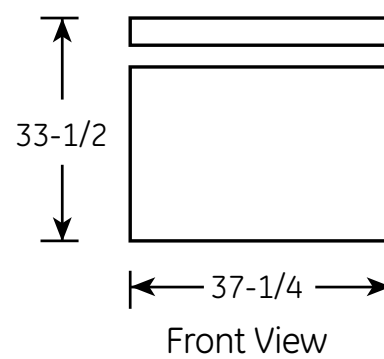

### Dimensions and Installation Information (in inches)

Air Clearance	
Each side (in.)	3
Back (in.)	3

For answers to your Monogram,® Cafe™ Series, Profile™ Series or GE® appliance questions, visit our website [atgeappliances.com](http://atgeappliances.com) or call GE Answer Center® service, 800.626.2000.