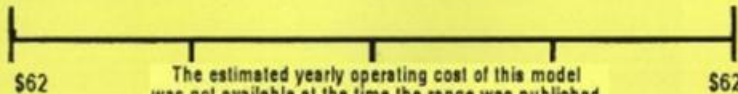

Model(s): GDE23ESE

GDE23ETE

Capacity: 23.1 Cubic Feet

Estimated Yearly Operating Cost

\$50

Cost Range of Similar Models

467 kWh

Estimated Yearly Electricity Use