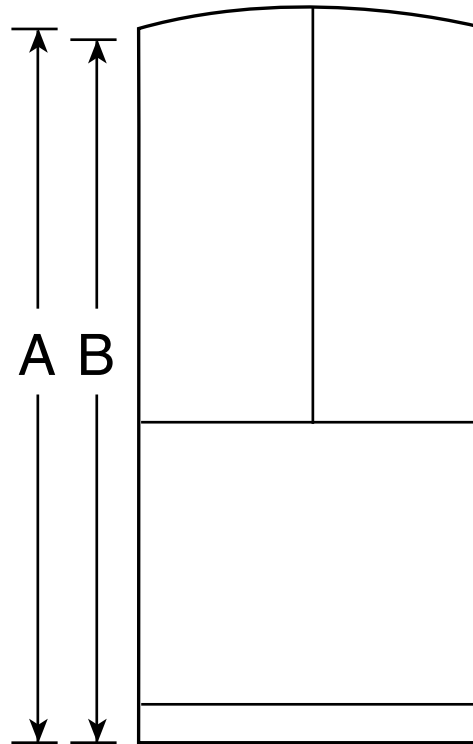

### Dimensions and Installation Information (in inches)

Overall Dimensions	Height to top of hinge (in.) <b>A</b>	69-7/8
	Height to top of case (in.) <b>B</b>	69
	Case depth without door (in.) <b>C</b>	24-3/8
	Case depth less door handle (in.) <b>D</b>	30-1/4
	Case depth with door handle (in.) <b>E</b>	31-1/4
	Depth with fresh food door open 90° (in.) <b>F</b>	43-3/8
	Width (in.) <b>G</b>	35-3/4
	Width with door open 90° inc. door handle (in.) <b>H</b>	44-5/8
Air	Each side (in.)	1/8
	Top (in.)	1
	Back (in.)	2