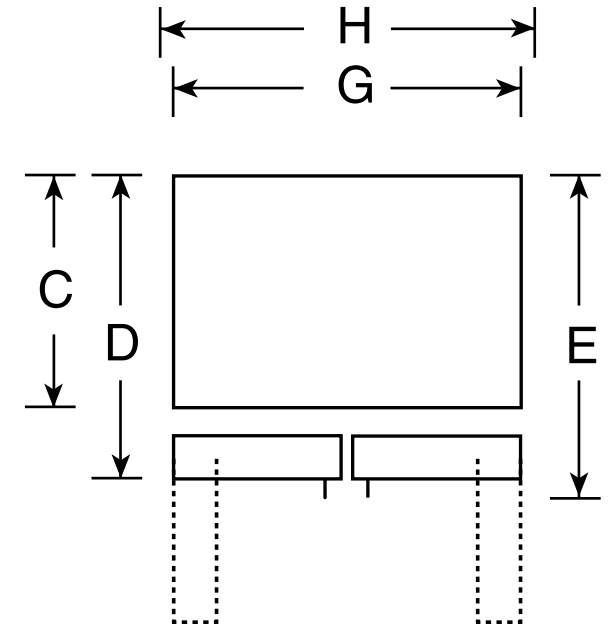

### Dimensions and Installation Information (in inches)

Overall Dimensions	Height to top of hinge (in.) <b>A</b>	69-7/8
	Height to top of case (in.) <b>B</b>	69
	Case depth without door (in.) <b>C</b>	24-3/8
	Case depth less door handle (in.) <b>D</b>	30-1/4
	Case depth with door handle (in.) <b>E</b>	31-1/4
	Depth with fresh food door open 90° (in.) <b>F</b>	43-3/8
	Width (in.) <b>G</b>	35-3/4
	Width with door open 90° inc. door handle (in.) <b>H</b>	44-5/8
Air	Each side (in.)	1/8
	Top (in.)	1
	Back (in.)	2