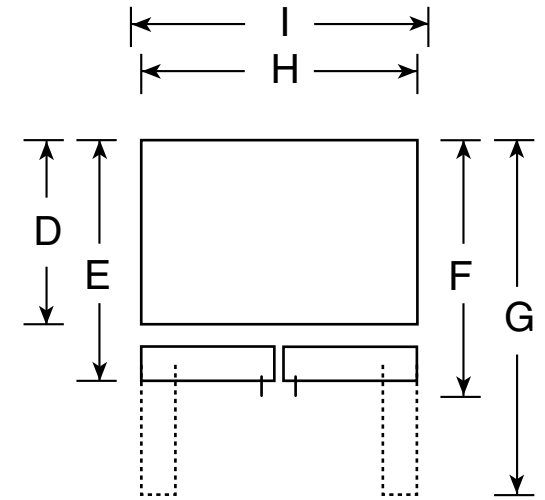

PFE28RSH

GE Profile™ Series ENERGY STAR® 27.7 Cu. Ft. French-Door Refrigerator

Dimensions and Installation Information (in inches)

Overall Dimensions	Height to top of crown (in.) A	70-1/2
	Height to top of hinge (in.) B	69-7/8
	Height to top of case (in.) C	69
	Case depth without door (in.) D	29-3/8
	Case depth less door handle (in.) E	35-1/4
	Case depth with door handle (in.) F	36-1/4
	Depth with fresh food door open 90° (in.) G	48-3/8
	Width (in.) H	35-3/4
	Width with door open 90° inc. door handle (in.) I	44-5/8
Air	Each side (in.)	1/8
	Top (in.)	1
	Back (in.)	2