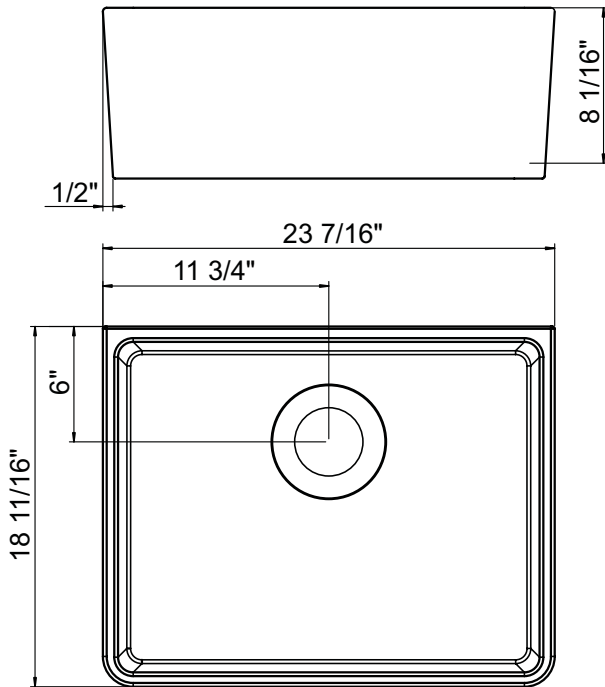

MODEL NO.	OVERALL SIZE (L×W×D)	MAIN BOWL SIZE (L×W×D)	SECOND BOWL SIZE (L×W×D)	HANDED	FAUCET HOLES	MINIMUM CABINET WIDTH REQUIRED	CUTOUT DIMENSION
FS1923-8	18 11/16"×23 7/16"×8 1/16"	17 1/8"×21 7/8"×8 1/16"	N/A	Yes	N/A	24"	N/A