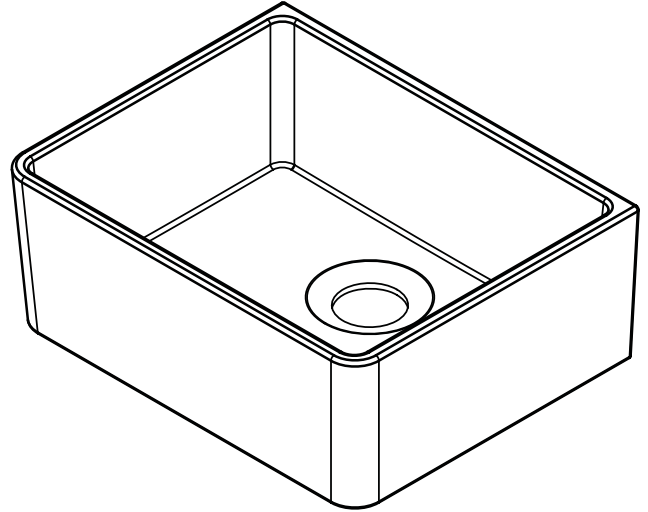

- Traditional farmhouse styling
- Apron front
- Durable ceramic
- Gloss finish
- Limited lifetime owner warranty
- Includes strainer basket and drain kit (3 1/2")

-  Accessories included

KA67M Stainless Steel Sink Grid

MODEL NO.	OVERALL SIZE (L×W×D)	MAIN BOWL SIZE (L×W×D)	SECOND BOWL SIZE (L×W×D)	HANDED	FAUCET HOLES	MINIMUM CABINET WIDTH REQUIRED	CUTOUT DIMENSION
FS1923-8	18 11/16"×23 7/16"×8 1/16"	17 1/8"×21 7/8"×8 1/16"	N/A	Yes	N/A	24"	N/A