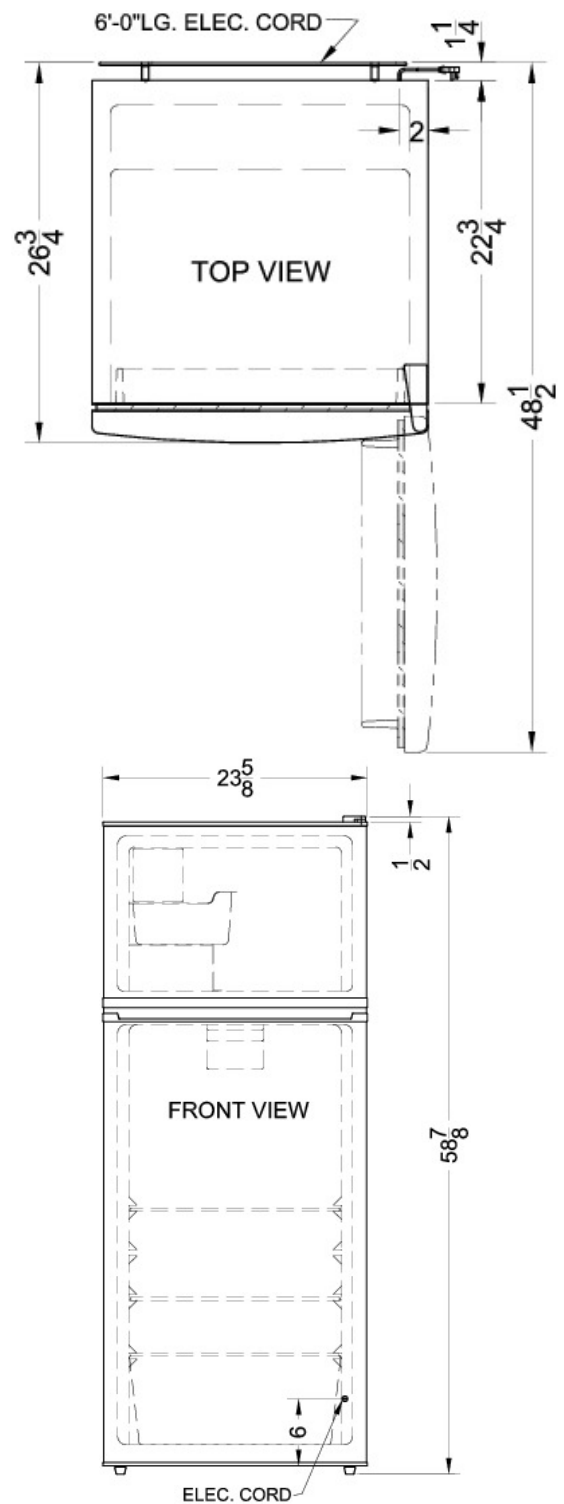

FF1158SSIM

58.38" x 23.63" x 26.0" (H x W x D)

ADA compliant frost-free refrigerator-freezer in stainless steel with icemaker

Highlights:

True frost-free operation saves on maintenance by preventing icy buildup

Specifications:

Height	58.38"
Width	23.63"
Depth	26.0"
Capacity	10.3 cu.ft.
Interior Height 1	40.0"
Interior Width 1	19.5"
Interior Depth 1	14.0"
Interior Height 2	12.25"
Interior Width 2	19.0"
Interior Depth 2	14.0"
Shipping Weight	175.0 lbs.
Voltage/Frequency	115 V AC/60 Hz
US Electrical Safety	UL
Energy Usage/Year	313.0 kWh/year
Amps	1.6
Reversible	Yes
Door Swing	RHD
Crisper Quantity	1
Shelf Quantity	2
Adjustable Shelf	true
Shelf Type	Wire
Crisper Cover Type	Glass
Crisper Finish	Transparent
Full Door Shelf Quantity	4
Defrost Type	Frost-Free
Depth with door at 90°	48.5"
Height to Hinge Cap	58.88"
Fan Type	Interior
Thermostat Type	Dial
Light	true
Low Side PSI	140.0
Level Legs Quantity	2
Freon Oz	5.3
Refrigerant Type	R134a
High Side PSI	235.0
Parts/Labor Warranty	1 Year
Compressor Warranty	5 Years