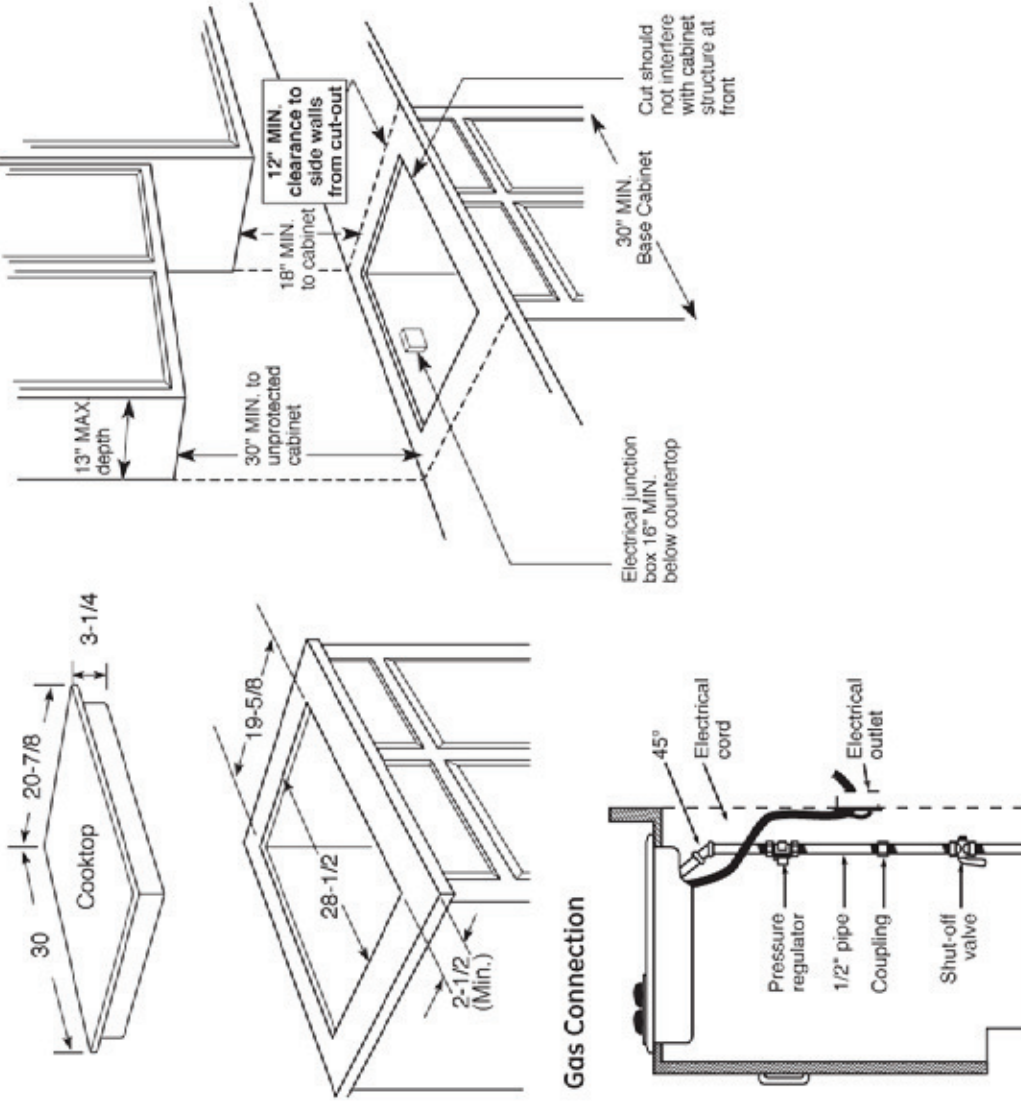

PGP959SET

GE Profile™ 30" Built-In Gas Cooktop

Dimensions and Installation Information

AGA Requirement: All gas cooktop models require 7/16" free area below cooktop height to combustible material. Requires 18" minimum from countertop to adjacent overhead cabinets.

Note: If installing with a GE Profile™ Telescopic Downdraft System, consult both cooktop and downdraft installation instructions packed with product before installing. Cooktop gas/electric supply may need to be re-routed to install downdraft.

Electrical Rating: 120V, 60Hz, 5A

Installation With Single Wall Oven Information:

30" Gas Cooktops are approved for use over select GE 27" and 30" Wall Ovens and Warming Drawers. 30" and 36" Gas cooktops are approved for use over 30" Wall Ovens and Warming Drawers. Refer to cooktop and wall oven/warming drawer installation instructions packed with product for current dimensional data.

Installation Information: Before installing, consult installation instructions, packed with product, for current dimensional data.

For answers to your Monogram®, GE Profile™ or GE® appliance questions, visit our website at geappliances.com or call GE Answer Center® service, 800.626.2000.

imagination at work