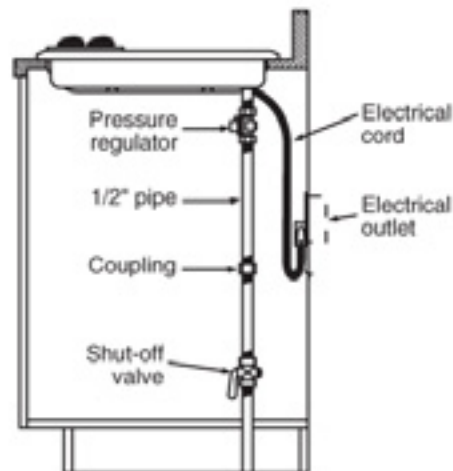

Note: If installing with a GE Profile™ Telescopic Downdraft System, consult both cooktop and downdraft installation instructions packed with product before installing. Cooktop gas/electric supply may need to be re-routed to install downdraft.

Electrical Rating: 120V, 60Hz, 5A

Installation With Single Wall Oven Information:

30" Gas Cooktops are approved for use over select GE 27" and 30" Wall Ovens and Warming Drawers. 30" and 36" Gas cooktops are approved for use over 30" Wall Ovens and Warming Drawers. Refer to cooktop and wall oven/warming drawer installation instructions packed with product for current dimensional data.

Gas Connection

PGP976SET

GE Profile™ 36" Built-In Gas Cooktop

Features and Benefits

- Deep-recessed cooktop - Deep-recessed cooktop contains spills in one area that's easy to wipe clean
- Sealed cooktop burners - Burner elements are sealed to the cooktop to keep foods and liquid contained on the cooktop, making cleaning painless
- PowerBoil™ 17K burner - This powerful element instantly supplies the intense heat needed for boiling, sautéing and stir frying
- Precise Simmer burner - Allows for low, even heat distribution that is ideal delicate foods and sauces
- Heavy cast grates - Premium cast iron grates deliver the highest level of cooktop performance
- LED backlit knobs - Sleek LED backlit knobs indicate when burners are on
- Dishwasher-Safe Grates and Knobs - Feature durable construction for worry-free, effortless cleaning and maintenance
- Model PGP976SETSS - Stainless steel