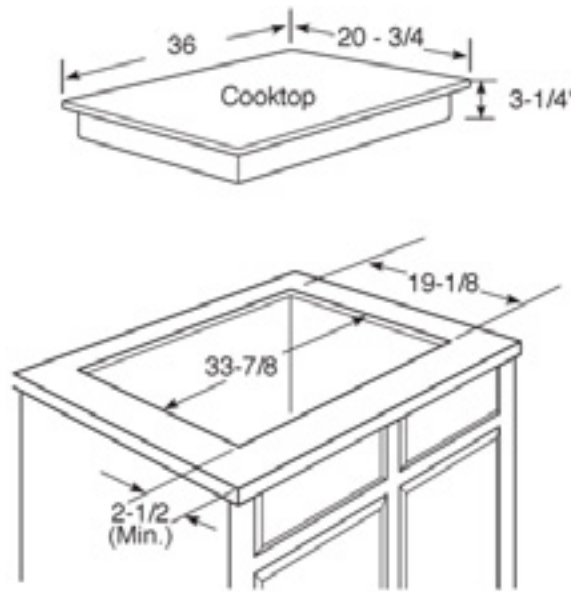

PGP976SET

GE Profile™ 36" Built-In Gas Cooktop

Dimensions and Installation Information

AGA Requirement: All gas cooktop models require 7/16" free area below cooktop height to combustible material. Requires 18" minimum from countertop to adjacent overhead cabinets.

Note: If installing with a GE Profile™ Telescopic Downdraft System, consult both cooktop and downdraft installation instructions packed with product before installing. Cooktop gas/electric supply may need to be re-routed to install downdraft.

Electrical Rating: 120V, 60Hz, 5A

Installation With Single Wall Oven Information:

30" Gas Cooktops are approved for use over select GE 27" and 30" Wall Ovens and Warming Drawers. 30" and 36" Gas cooktops are approved for use over 30" Wall Ovens and Warming Drawers. Refer to cooktop and wall oven/warming drawer installation instructions packed with product for current dimensional data.

Installation Information: Before installing, consult installation instructions, packed with product, for current dimensional data.

For answers to your Monogram®, GE Profile™ or GE® appliance questions, visit our website at geappliances.com or call GE Answer Center® service, 800.626.2000.