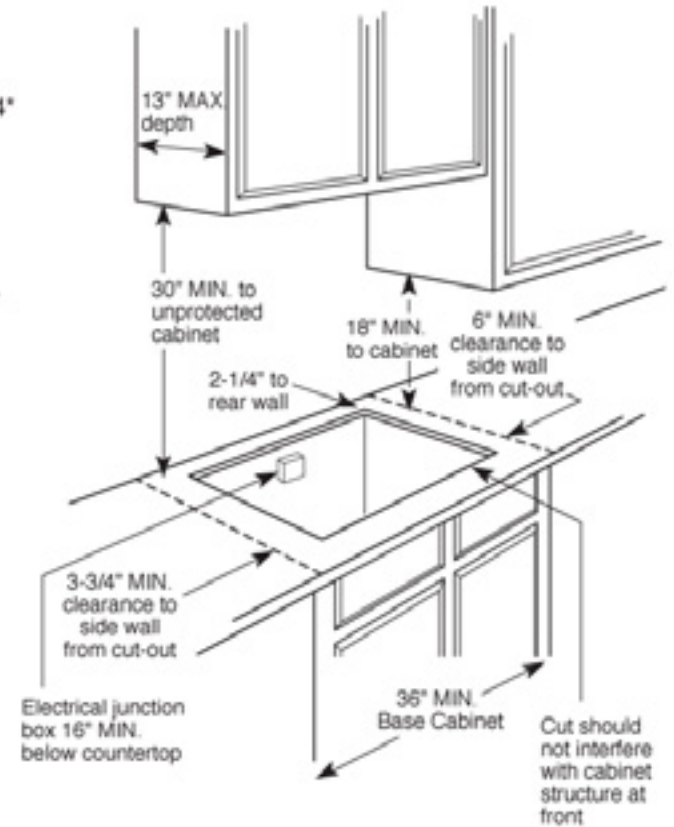

Gas Connection