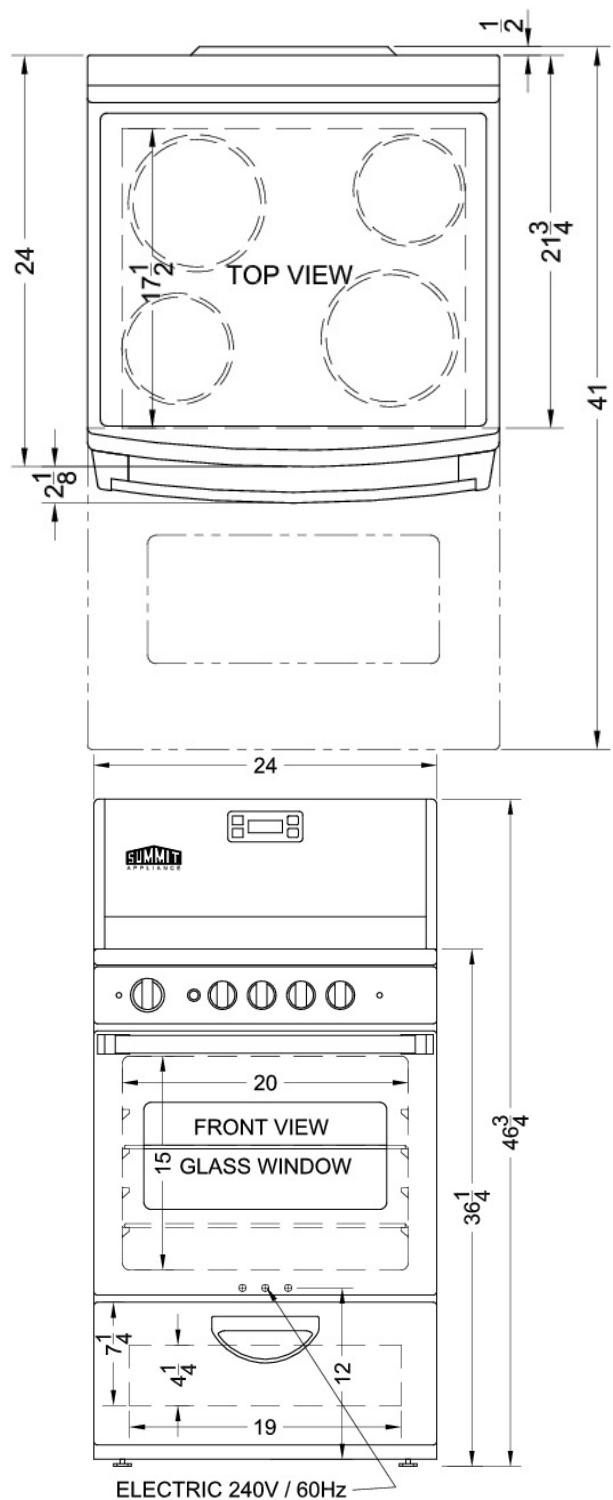

REX242W

46.75" x 24.0" x 24.0" (H x W x D)

24" wide smoothtop electric range with lower storage drawer, oven window, and digital clock

Highlights:

Smooth ceramic glass cooking surface made by Schott Ceran® ensures easy cleanup and safer cooking

24" fit is ideal for smaller homes

Lower storage drawer lets you maximize your kitchen space

Large oven window with light makes it easy to monitor your cooking without opening the door

24" width	Perfectly sized for apartments and smaller home kitchens
Smooth ceramic glass top	Smooth cooking surface ensures improved safety and easy cleaning
Backsplash	High backing prevents stovetop contents from splashing up or boiling over and staining walls
Oven window with light	Easier monitoring of your cooking with an oven window and on/off light
Digital clock and timer	Deluxe backguard includes clock and timer function for added convenience
Storage drawer	Save even more space by storing your pots and pans in this pull-out compartment
Waist-high broiler	Broiler is located inside the oven, making it easier to use
Upfront controls	Control panel is conveniently located to prevent users from reaching over hot cooktop surface for adjustments
Four cooking zones	Surface features two 8" and two 6" elements to accommodate a range of sizes and cooking needs
Color matched knobs & handle	White-on-white design for an attractive look ideal for any kitchen

REX242W Specifications:

Height	46.75"
Width	24.0"
Depth	24.0"
Capacity	3.0 cu.ft.
Ext Depth with Handle	26.13"
Shipping Weight	150.0 lbs.
Weight	135.0 lbs.
US Electrical Safety	UL
Oven Rack Quantity	2
Depth with door at 90°	41.0"
Number of Burners	4
Burner Temperature Control	Dial
Burner Type	Glasstop
Oven Door Window	true
Oven Interior Depth	17.5"
Cooking Timer	true
Interior Oven Light	true
Oven Interior Width	20.0"
Cooktop Surface	Glass
Oven Interior Height	15.0"
Backsplash	true
Backsplash Display	true
Oven Temperature Control	Dial
Oven Cleaning Type	Manual
Parts/Labor Warranty	1 Year