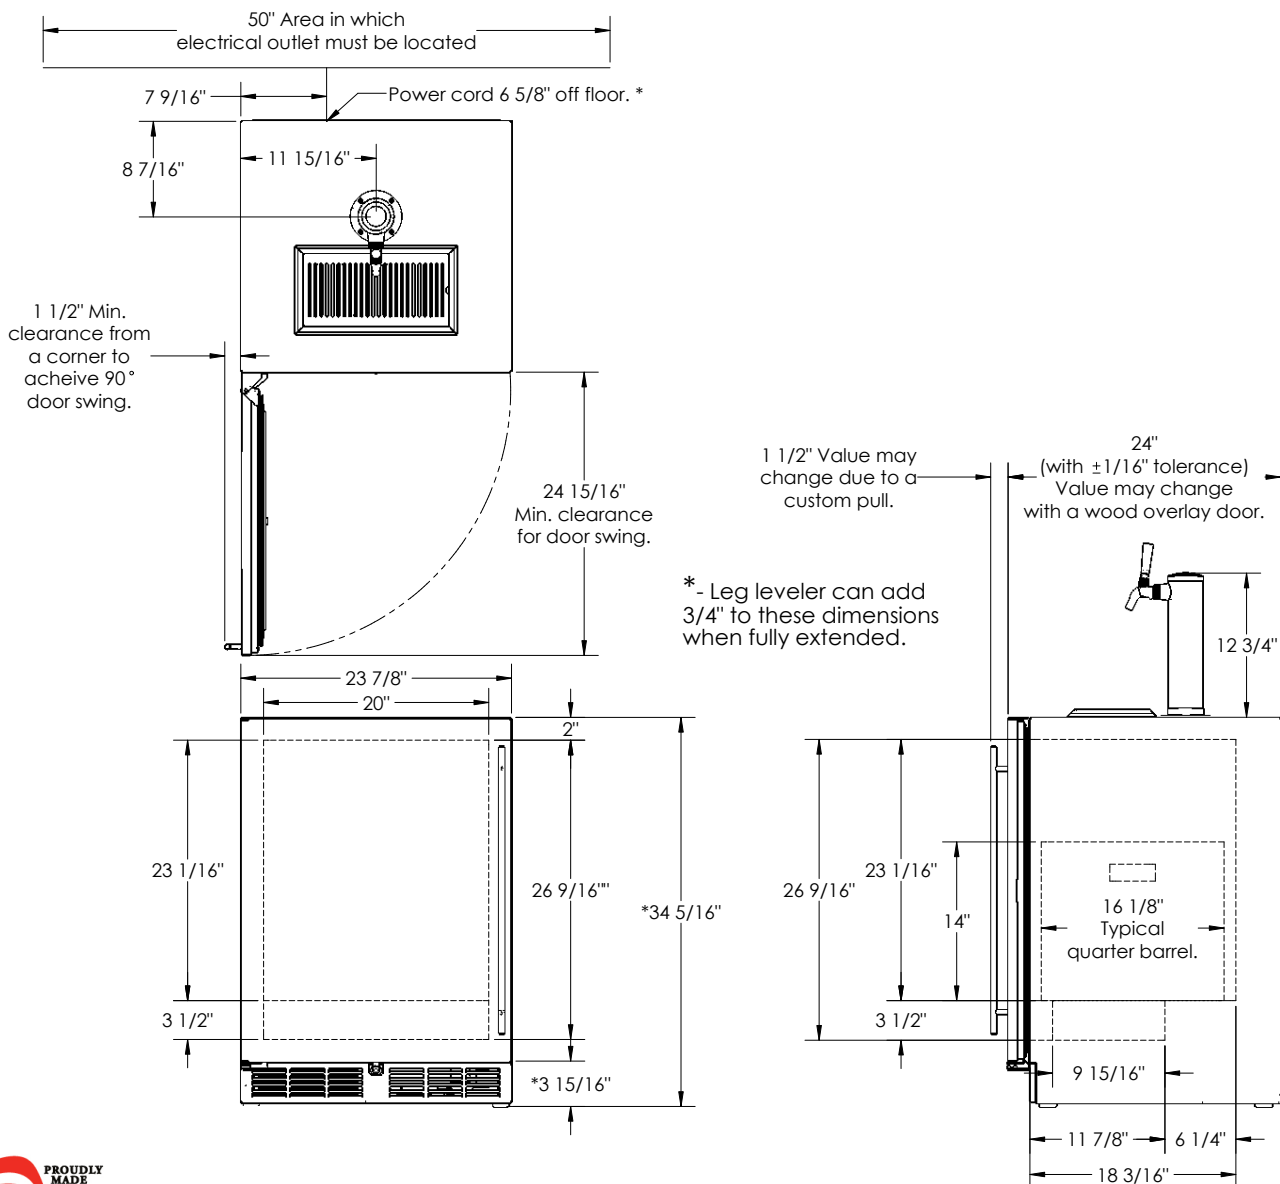

## HC24TB/TO FEATURES

- Available with solid stainless steel door or solid wood overlay door
- Stores (1) 1/4 barrel or (2) 1/6 barrels
- Complete, self-contained beer system
- Portable drainer; no plumbing required
- 1- or 2-faucet tapping kit
- Low profile coupler for "D" system keg valves included
- Beer Dispenser temperature 30°- 42°F (factory set at 38°F)

## PRODUCT SPECIFICATIONS

<b>Overall Width</b>	23-7/8" (60.64 cm.)
<b>Overall Height</b>	34-1/4" (86.96 cm.)
<b>Overall Depth</b>	24" (60.96 cm.)
<b>Opening Width</b>	24" (60.96 cm.)
<b>Opening Height</b>	34-3/8" (87.31 cm.)
<b>Opening Depth</b>	24" (60.96 cm.)
<b>Refrigerated Volume</b>	5.3 cu. ft.
<b>Door Swing Clearance</b>	25" (63.5 cm.) minimum
<b>Electrical</b>	115V, 60Hz, 1 Phase, 2.3 amps
<b>Plumbing</b>	None Required
<b>Annual Energy Usage</b>	299 kWh/yr
<b>Shipping Weight</b>	222 lbs (100.7 kg.)

## INDOOR MODELS

**HC24TB-1L#\*** Solid stainless steel door, hinge left

**HC24TB-2L#\*** Solid wood overlay door, hinge left

# Number of faucets (24" models are available with 1 or 2 taps)

\* Also available hinge right

Form No.HC24T  
Rev. 03.10.2014