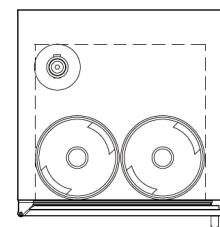

(2) 1/6 barrel

Form No.HC24T
Rev. 03.10.2014