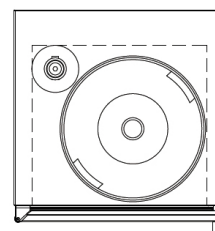

(1) 1/4 barrel