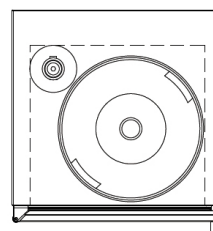

(1) 1/4 barrel