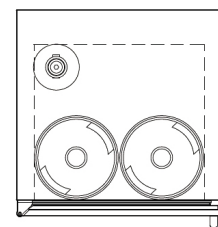

(2) 1/6 barrel

Form No. HC24T
Rev. 03.10.2014