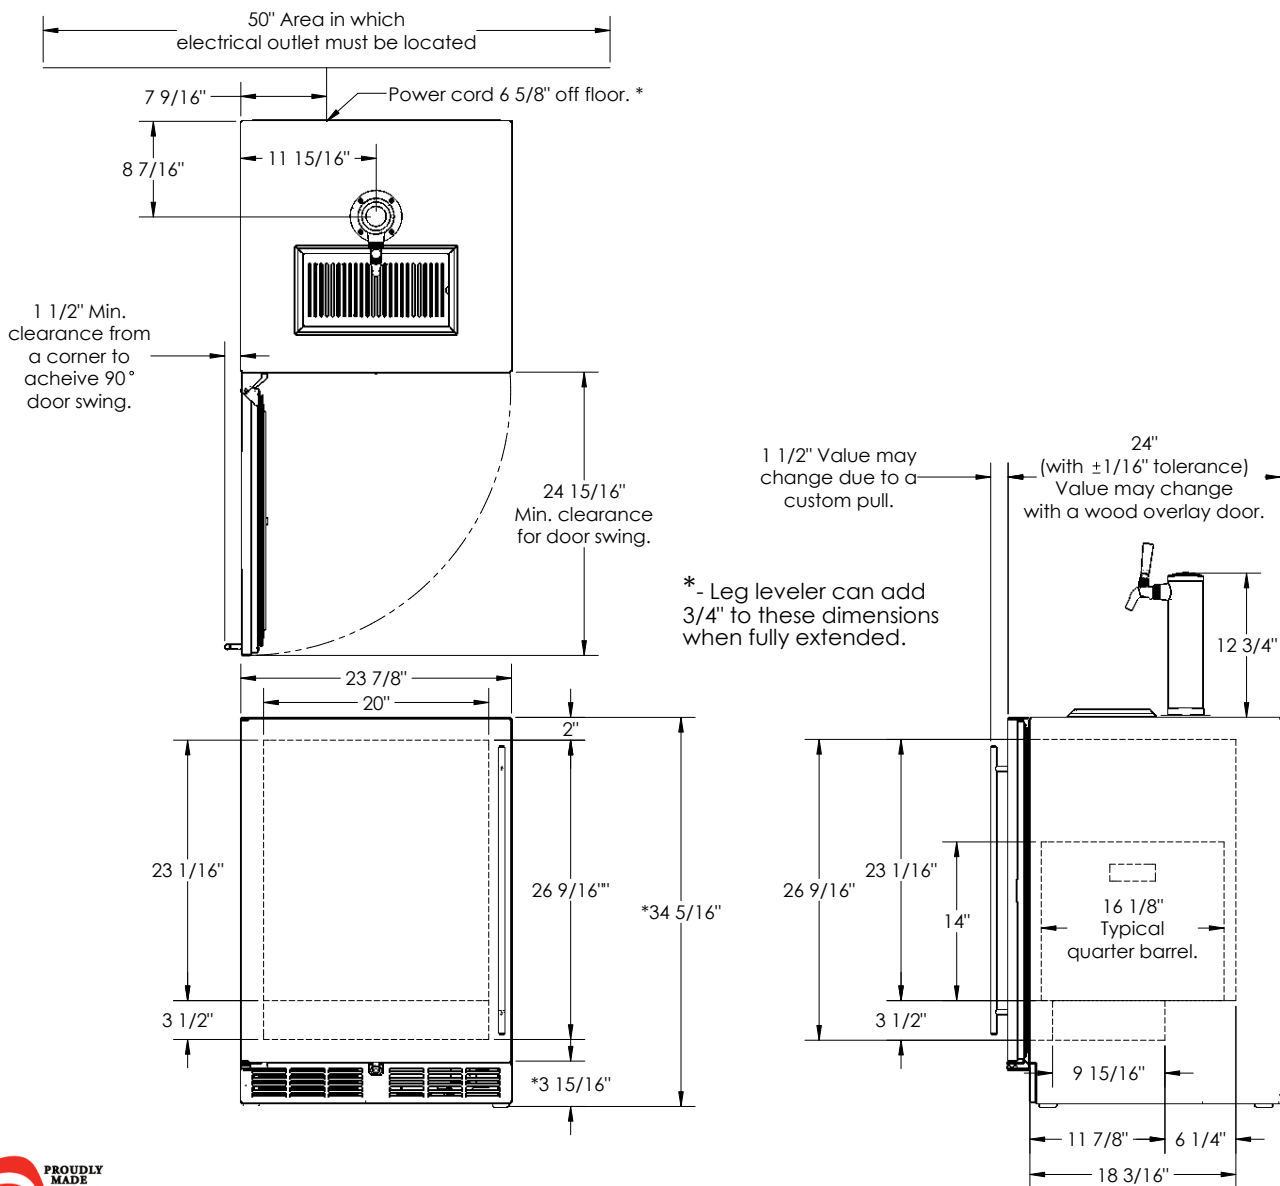

## HC24TB/TO FEATURES

- Available with solid stainless steel door or solid wood overlay door
- Stores (1) 1/4 barrel or (2) 1/6 barrels
- Complete, self-contained beer system
- Portable drainer; no plumbing required
- 1- or 2-faucet tapping kit
- Low profile coupler for "D" system keg valves included
- Beer Dispenser temperature 30°- 42°F (factory set at 38°F)

## PRODUCT SPECIFICATIONS

Overall Width	23-7/8" (60.64 cm.)
Overall Height	34-1/4" (86.96 cm.)
Overall Depth	24" (60.96 cm.)
Opening Width	24" (60.96 cm.)
Opening Height	34-3/8" (87.31 cm.)
Opening Depth	24" (60.96 cm.)
Refrigerated Volume	5.3 cu. ft.
Door Swing Clearance	25" (63.5 cm.) minimum
Electrical	115V, 60Hz, 1 Phase, 2.3 amps
Plumbing	None Required
Annual Energy Usage	299 kWh/yr
Shipping Weight	222 lbs (100.7 kg.)

## INDOOR MODELS

HC24TB-1L#\* Solid stainless steel door, hinge left

HC24TB-2L#\* Solid wood overlay door, hinge left

# Number of faucets (24" models are available with 1 or 2 taps)

\* Also available hinge right

Form No.HC24T  
Rev. 03.10.2014