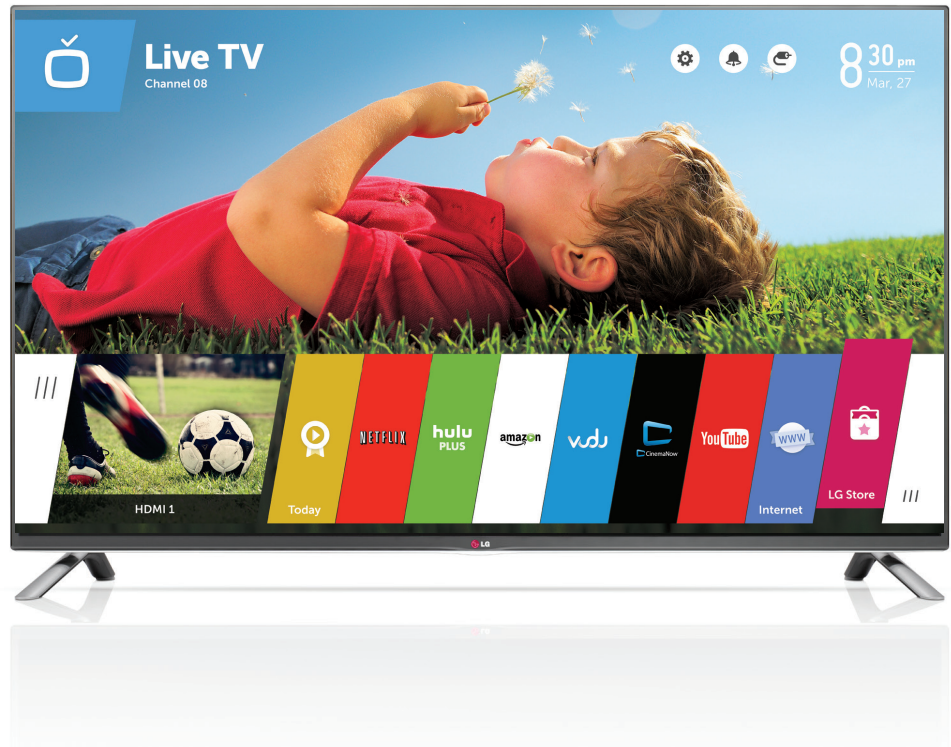

# LB7100 Series

1080p Smart 3D HDTV with webOS

## MODELS

**70LB7100** 70" CLASS (69.5" diagonal)

**60LB7100** 60" CLASS (59.5" diagonal)

**65LB7100** 65" CLASS (64.5" diagonal)

The LG LB7100 has everything you want. Smart TV with LG's easy to use Magic Remote, that lets you easily search and select the content you want like Netflix, Hulu Plus and YouTube. Plus, LG's Smart TV is sleeker and easier to navigate than ever. This Full HD 1080p, LED TV shows great picture quality and with an MCI of 960, images look great even in fast moving scenes.