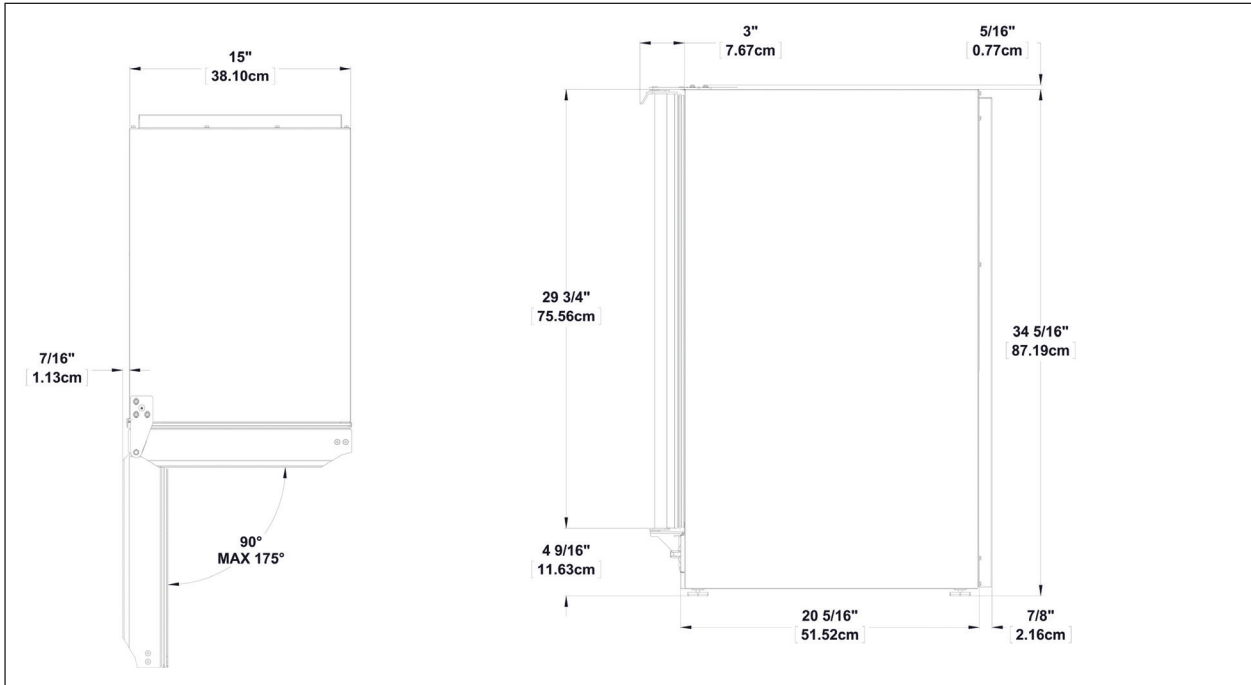

### Refrigerator Features

- 15" cabinet width
- Capacity for 49, 12 oz. bottles or 88, 12 oz. cans.
- Two adjustable in-door storage shelves.
- Three adjustable tempered glass shelves for versatility.
- Adjustable temperature control.
- Field reversible door.
- Accepts locally supplied custom wood front.
- Automatic defrost.
- Adjustable leveling legs.
- Perfect match with Scotsman Ice Machine or Wine Storage Unit.

## All Models

Storage Capacity:  
3.0 cu. ft.

Condenser Type:  
Air

Basic Electrical:  
(Volts/Hz/Phase)  
115/60/1

Amps:  
1.08

Maximum Fuze Size:  
15

Refrigerant:  
R-134A

Dimensions (W x D x H):  
Unit (without legs):  
15" x 23.5" x 34.25"  
(38.1 x 59.69 x 87 cm)

Shipping Carton:  
17.5" x 26" x 36"  
(44.5 x 66.0 x 91.5 cm)