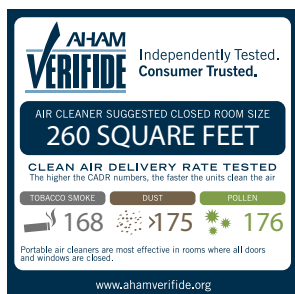

## Replacement Filters

Filter Kit  
AP260HFRK  
One HEPA filter, two antibacterial filters to keep indoor air clean.

Filter Kit  
AP260CFRK  
Two carbon filters for odor control.

Four color packaging

Power	120V
Remote control	YES
Coverage	260 sq. ft.
Weight	18.35 lbs.
Height	26 3/8 inches
Width	15 inches
Depth	9 1/2 inches
Power cord	6.25 ft. long
Warranty-Parts	1 yr. any part; 2-5 yrs. functional parts
Warranty-Labor	1 yr. carry in to service center