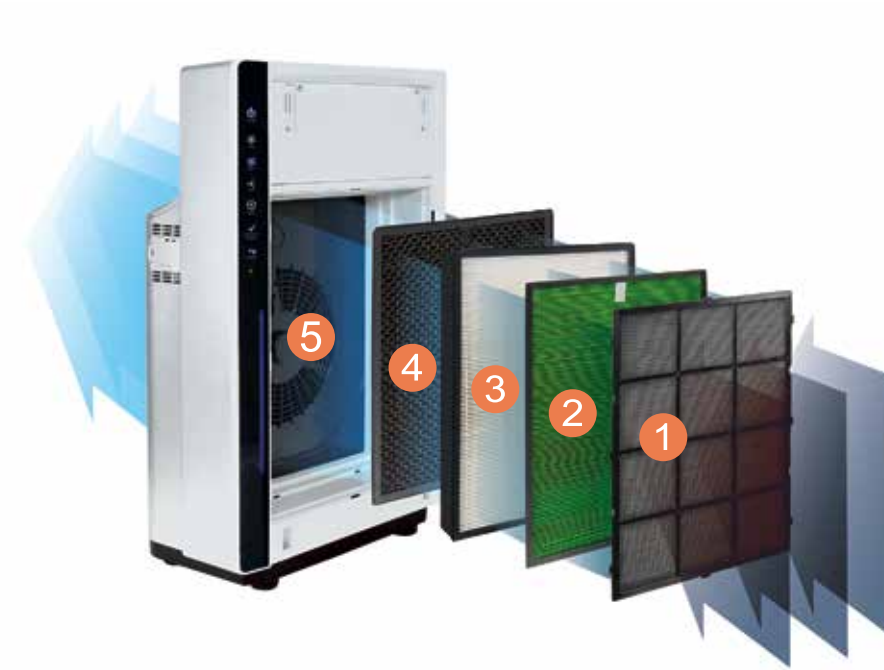

5 Filters For Superior Air Filtration

1. **1. Antibacterial Pre-filter**
   Washable filter removes large particles: larger dust, human hair, pet hair and pet dander.
2. **2. Antibacterial/Antifungal Multi-filter**
   Effectively filters out smaller particles: dust, pollen, mold spores and allergens, while preventing bacteria and fungi.
3. **3. High Performance HEPA filter with Antibacterial Coating**
   HEPA filter removes 99.97% of all particles greater than 0.3 microns from the air: fine dust, pollen, mold spores, pet dander and tobacco smoke. Antibacterial coating prevents the growth of germs & mold.
4. **4. Activated Carbon Filter**
   The carbon filter absorbs gaseous pollutants including VOCs (volatile organic compounds), chemical vapors, and odors (pet, tobacco, cooking etc.)
5. **5. Plasma Generator**
   Ionized plasma field sterilizes and disinfects harmful airborne substances such as viruses and bacteria.

**4X THE FILTER
SURFACE AREA**
COMPARED TO A
POPULAR BRAND FOR
MEDIUM SIZE ROOMS

EFFECTIVELY FILTERS