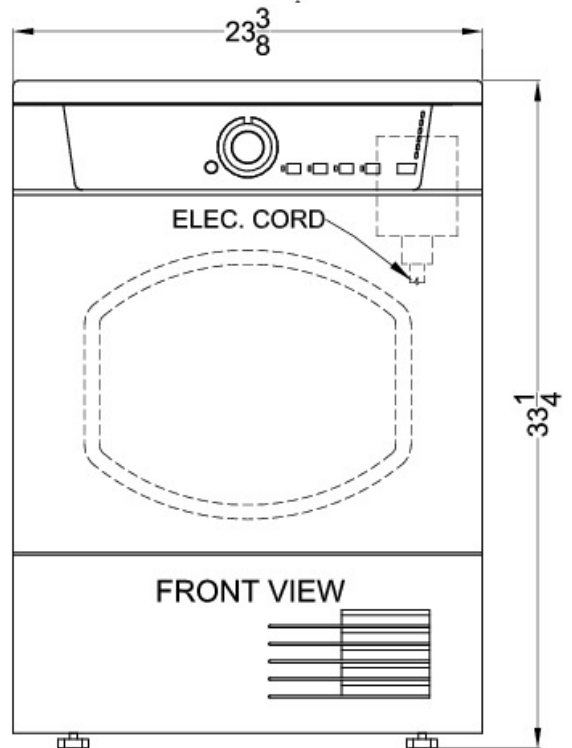

Can dry up to 15 lbs. with select cycles

Matching ARWL129NA washing machine also available to create a complete laundry station

Slim undercounter dimensions	Just under 24" wide for an easy fit
Front-loading design	Ideal for easier loading
16 dry programs	Extra, light, and iron dry settings for cottons and permanent press; 5 cycles for timed drying; additional settings for delicates, wool, air fluff, easy iron, and cool tumble
Stainless steel drum	Durable interior holds up load after load
Start/pause function	Lets you pause the dry cycle to add or remove fabric
Reversible door	User reversible door swing for added placement flexibility
Indicator lights	Indicator lights make it easy to know when to clean the filter or condenser
Delay start option	Allows you to pre-set your laundry for the ideal finish time
Reverse tumble mechanism	Wrinkle reducing action for better results
Matching washer available	ARWL129NA is available for stackable or side-by-side use

Specifications:

Height	33.25"
Width	23.38"
Depth	24.25"
Voltage/Frequency	220 V AC/60 Hz
US Electrical Safety	UL
Canadian Electrical Safety	ULC
Style	Front Loading
Control Type	Dial
Reversible Door Swing	true
Parts/Labor Warranty	1 Year