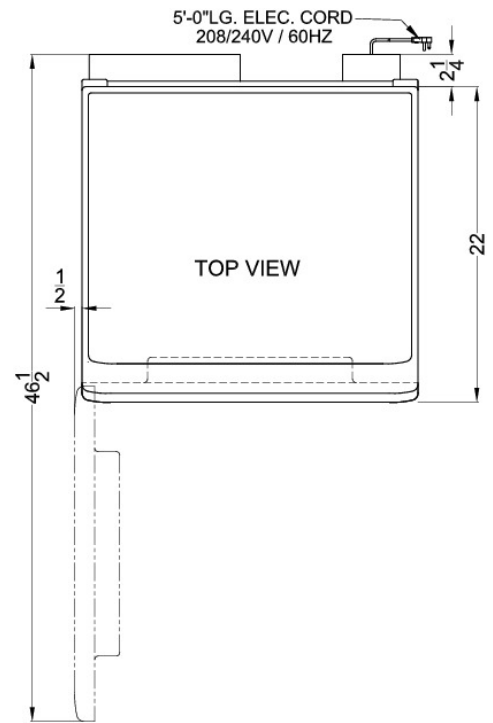

Can dry up to 15 lbs. with select cycles

Matching ARWL129NA washing machine also available to create a complete laundry station

Slim undercounter dimensions	Just under 24" wide for an easy fit
Front-loading design	Ideal for easier loading
16 dry programs	Extra, light, and iron dry settings for cottons and permanent press; 5 cycles for timed drying; additional settings for delicates, wool, air fluff, easy iron, and cool tumble
Stainless steel drum	Durable interior holds up load after load
Start/pause function	Lets you pause the dry cycle to add or remove fabric
Reversible door	User reversible door swing for added placement flexibility
Indicator lights	Indicator lights make it easy to know when to clean the filter or condenser
Delay start option	Allows you to pre-set your laundry for the ideal finish time
Reverse tumble mechanism	Wrinkle reducing action for better results
Matching washer available	ARWL129NA is available for stackable or side-by-side use

Specifications:

Height	33.25"
Width	23.38"
Depth	24.25"
Voltage/Frequency	220 V AC/60 Hz
US Electrical Safety	UL
Canadian Electrical Safety	ULC
Style	Front Loading
Control Type	Dial
Reversible Door Swing	true
Parts/Labor Warranty	1 Year