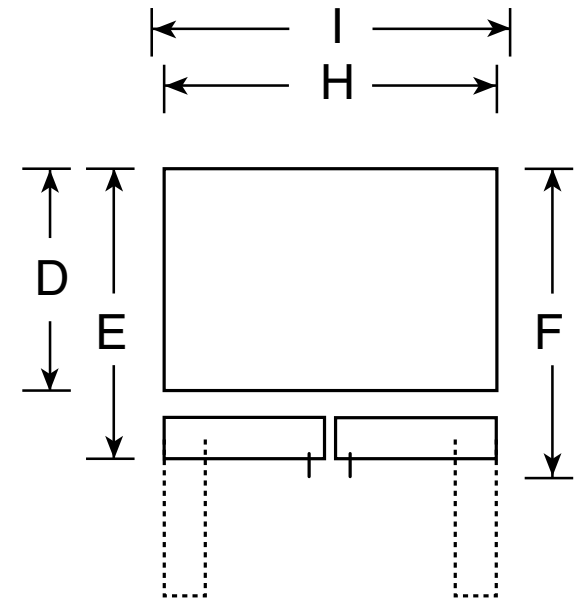

PWE23KGD

GE Profile™ Series ENERGY STAR® 22.7 Cu. Ft. Counter Depth French-Door Refrigerator

Dimensions and Installation Information (in inches)

Overall Dimensions	Height to top of crown (in.) A	70-1/2
	Height to top of hinge (in.) B	69-7/8
	Height to top of case (in.) C	69
	Case depth without door (in.) D	24-3/8
	Case depth less door handle (in.) E	28-3/4
	Case depth with door handle (in.) F	31-1/4
	Depth with fresh food door open 90° (in.) G	43-3/8
	Width (in.) H	35-3/4
	Width with door open 90° inc. door handle (in.) I	44-5/8
Air	Each side (in.)	1/8
	Top (in.)	1
	Back (in.)	2

Features and Benefits

- Full-width electronic temperature-controlled drawer - 5 accurate settings deliver the optimal temperatures for keeping foods fresh
- TwinChill™ evaporators - Separate climates in the fresh food and freezer sections help keep foods fresh
- Showcase LED lighting - Positioned throughout the interior and under fresh food doors to spotlight foods inside the refrigerator and in the freezer
- Drop-down tray - Allows for extra door storage when you need it and tucks away when you don't
- Quick Space Shelf - Functions as a normal full-sized shelf when needed and easily slides down for instant storage flexibility
- Advanced water filtration uses RPWF replacement filter - Removes traces pharmaceuticals from water and ice
- Model PWE23KGDWW - White
- Model PWE23KGDDB - Black