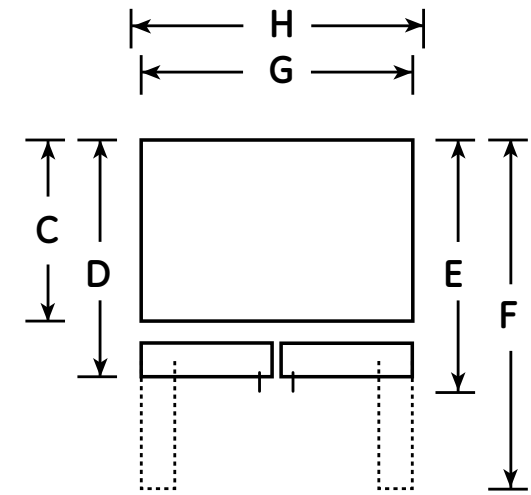

Top View

Above illustration intended for dimensional reference only. Refer to photography for actual product appearance.

imagination at work

For answers to your Monogram,® Profile™ Series or GE® appliance questions, visit our website at geappliances.com or call GE Answer Center® service, 800.626.2000.

Listed by
Underwriters
Laboratories

Specification Revised 9/13

210844