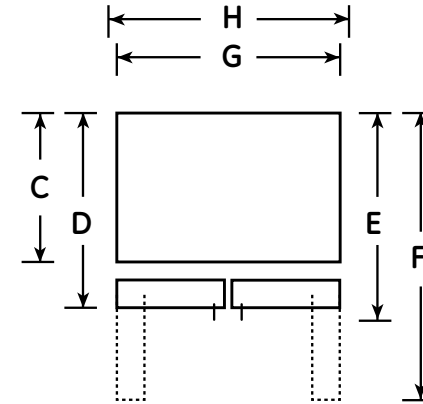

### Dimensions and Installation Information (in inches)

Overall Dimensions	Height to top of hinge (in.) A	69-5/8
	Height to top of case (in.) B	69
	Case depth without door (in.) C	28
	Case depth less door handle (in.) D	32-1/2
	Case depth with door handle (in.) E	35-1/8
	Depth with fresh food door open 90° (in.) F	47-1/2
	Width (in.) G	35-3/4
	Width with door open 90° inc. door handle (in.) H	44
Air Clearances	Each side (in.)	1/8
	Top (in.)	1
	Back (in.)	2