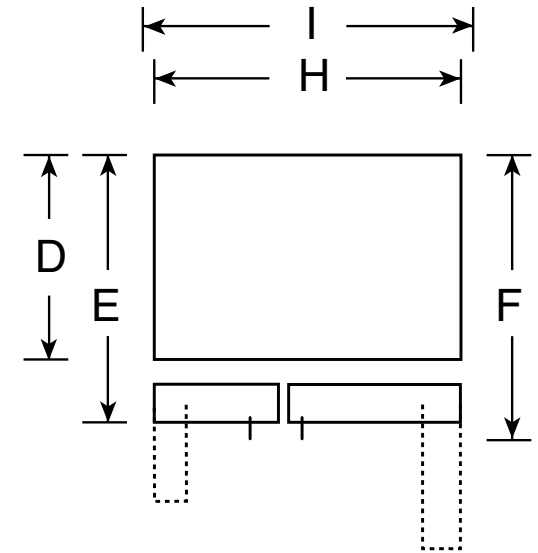

GFE27GMD

GE® ENERGY STAR® 26.7 Cu. Ft. French-Door Refrigerator

Dimensions and Installation Information (in inches)

Overall Dimensions	Height to top of crown (in.) A	70-1/2
	Height to top of hinge (in.) B	69-7/8
	Height to top of case (in.) C	69
	Case depth without door (in.) D	29-3/8
	Case depth less door handle (in.) E	34-3/4
	Case depth with door handle (in.) F	36-1/4
	Depth with fresh food door open 90° (in.) G	48-3/8
	Width (in.) H	35-3/4
	Width with door open 90° inc. door handle (in.) I	44-5/8
Air	Each side (in.)	1/8
	Top (in.)	1
	Back (in.)	2

- 2 adjustable-humidity drawers and 1 full-width adjustable-temperature drawer
- TwinChill™ evaporators - Separate climates in the fresh food and freezer sections help maintain temperature and humidity levels to keep foods fresh
- Showcase LED lighting - Positioned throughout the interior and under fresh food doors to spotlight foods inside the refrigerator and in the freezer
- Space saving icemaker - Located on the door with integrated bins to create more usable storage space
- Quick Space Shelf - Functions as a normal full-sized shelf when needed and easily slides down for instant storage flexibility
- Turbo Cool setting - Drops interior temperature to maintain freshness after frequent openings
- Advanced water filtration uses RPWF replacement filter - Removes trace pharmaceuticals from water and ice
- Model GFE27GMDES - Slate