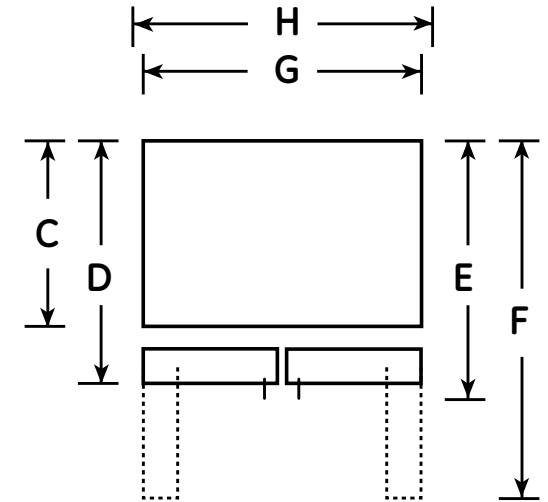

GNE22GSE

GE® ENERGY STAR® 22.1 Cu. Ft. French-Door Refrigerator

Dimensions and Installation Information (in inches)

Overall Dimensions	Height to top of hinge (in.) A	68-1/2
	Height to top of case (in.) B	67-3/4
	Case depth without door (in.) C	28-1/4
	Case depth less door handle (in.) D	32-3/8
	Case depth with door handle (in.) E	34-7/8
	Depth with fresh food door open 90° (in.) F	46-5/8
	Width (in.) G	32-3/4
	Width with door open 90° inc. door handle (in.) H	40-3/8
Air Clearances	Each side (in.)	1/8
	Top (in.)	1
	Back (in.)	2