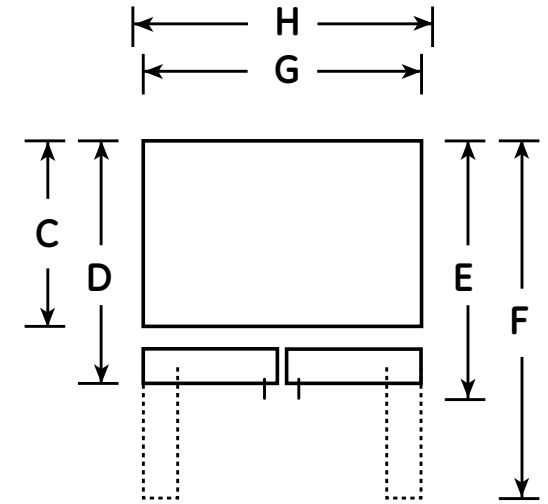

GNS22EGE

GE® 22.1 Cu. Ft. French-Door Refrigerator

Dimensions and Installation Information (in inches)

Overall Dimensions	Height to top of hinge (in.) A	68-1/2
	Height to top of case (in.) B	67-3/4
	Case depth without door (in.) C	28-1/4
	Case depth less door handle (in.) D	32-3/8
	Case depth with door handle (in.) E	34-7/8
	Depth with fresh food door open 90° (in.) F	46-5/8
	Width (in.) G	32-3/4
	Width with door open 90° inc. door handle (in.) H	40-3/8
Air Clearances	Each side (in.)	1/8
	Top (in.)	1
	Back (in.)	2

Specification Revised 9/13

310621

GNS22EGE

GE® 22.1 Cu. Ft. French-Door Refrigerator

Features and Benefits

- 33" wide
- Upfront temperature controls - Easy-to-use controls regulate both fresh food and freezer sections
- Two clear drawers - Transparent drawers make finding your favorite items quick and easy
- Snack drawer - Conveniently stores favorite foods and allows for quick, easy access
- Adjustable glass shelves - A variety of shelf configurations provide additional options for food storage
- Adjustable gallon door bins - Offers ideal space for storing gallon containers in the door
- Two-level freezer baskets - Baskets allow easy access to frozen foods
- Factory-installed icemaker - Refrigerator comes ready to automatically create ice
- Model GNS22EGEWW - High-gloss White
- Model GNS22EGEBB - High-gloss Black