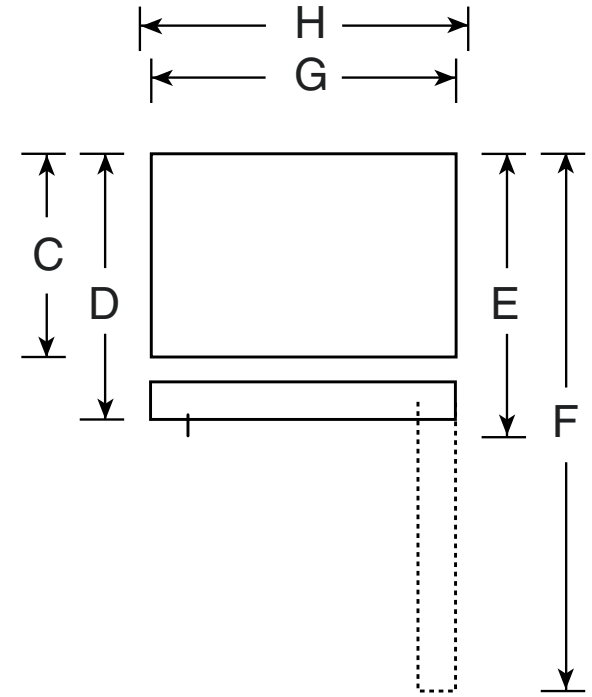

### Dimensions and Installation Information (in inches)

Overall Dimensions	Height to top of hinge (in.) <b>A</b>	<b>68-1/2</b>
	Height to top of case (in.) <b>B</b>	<b>67-3/4</b>
	Case depth without door (in.) <b>C</b>	<b>28-1/4</b>
	Case depth less door handle (in.) <b>D</b>	<b>32-3/8</b>
	Case depth with door handle (in.) <b>E</b>	<b>34-3/8</b>
	Depth with fresh food door open 90° (in.) <b>F</b>	<b>62-3/4</b>
	Width (in.) <b>G</b>	<b>32-3/4</b>
	Width with door open 90° inc. door handle (in.) <b>H</b>	<b>36</b>
Air	Each side (in.)	<b>1/8</b>
	Top (in.)	<b>1</b>
	Back (in.)	<b>2</b>