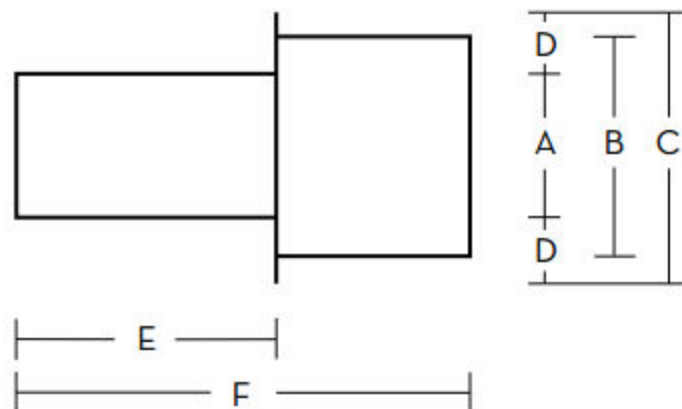

WALL CAP INLET, ROUND

FRESH AIR INLET FOR ROUND DUCTING, COMMONLY USED WITH MAKE-UP AIR KITS

MODEL	DUCT SIZE	DIMENSIONS							
		A	B	C	D	E	F	G	H
AK00030	6"	6"	7-5/8"	8"	1"	8-1/2"	9"	8-5/8"	7-1/8"
AK00031	7"	7"	8-5/8"	9-5/8"	1"	8-1/2"	10-3/4"	9-5/8"	8-1/8"
AK00032	8"	8"	10"	11-5/8"	1-3/4"	8-1/2"	10-3/8"	11-1/8"	10-3/8"

FEATURES

- Mesh Bird Screen
- Rain Proof

- Galvanized (G-90)

3/4 View

Top View

Back View