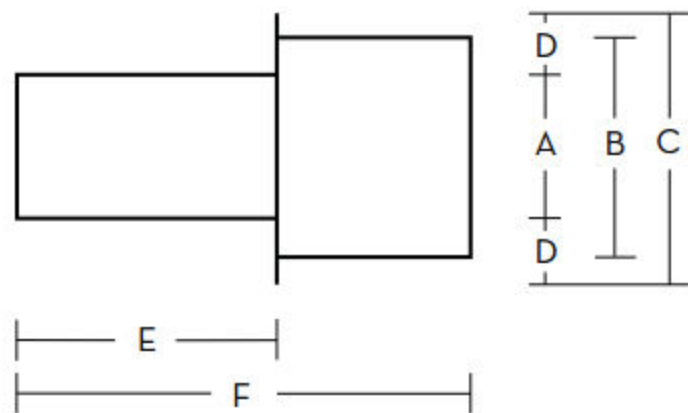

WALL CAP EXHAUST, ROUND

EXHAUST CAP FOR ROUND DUCTING, PREVENTS RETURN-AIR, INSTALLS ON EXTERIOR WALL

MODEL	DUCT SIZE	DIMENSIONS							
		A	B	C	D	E	F	G	H
AK00042	6"	6"	7-5/8"	8"	1"	8-1/2"	9"	8-5/8"	7-1/8"
AK00043	7"	7"	8-5/8"	9-5/8"	1"	8-1/2"	10-3/4"	9-5/8"	8-1/8"
AK00044	8"	8"	10"	11-5/8"	1-3/4"	8-1/2"	10-3/8"	11-1/8"	10-3/8"
AK00045	10"	10"	12"	13"	1-3/4"	8-1/2"	11-1/2"	13-5/8"	13-7/8"

FEATURES

- Aluminum Damper Included
- Mesh Bird Screen
- Rain Proof
- Galvanized (G-90)

3/4 View

Top View

Back View