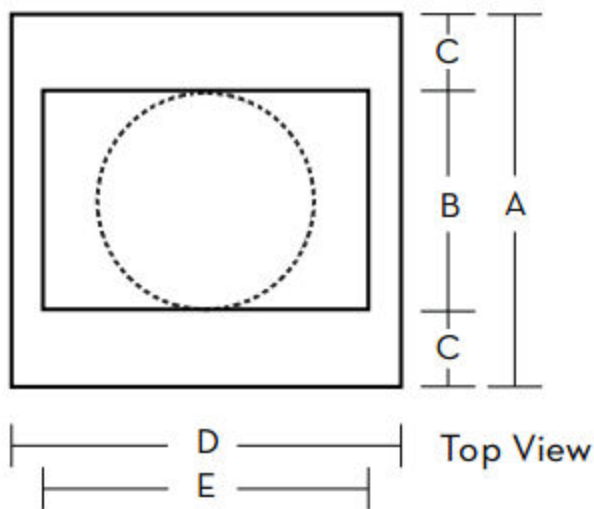

ROOF CAP EXHAUST, J-VENT

EXHAUST CAP FOR ROUND DUCTING, INSTALLS ON ROOF

MODEL	DUCT			DIMENSIONS						
	SIZE	A	B	C	D	E	F	G	H	I
AK00046	6"	12"	6"	3"	15"	10"	5-1/8"	3-1/4"	1-7/8"	3-1/4"
AK00047	7"	12"	7"	2-1/2"	15"	11"	5-1/8"	3-1/4"	1-7/8"	3-1/4"
AK00048	8"	15"	8"	3-1/2"	15"	12"	5-1/2"	3-1/2"	2"	3-1/4"
AK00050	10"	15"	10"	2-1/2"	20"	16"	6-1/2"	4-1/4"	2-1/4"	3-1/2"

FEATURES

- Low Profile
- Mesh Bird Screen
- Install of Any Roof Pitch
- Galvanized (G-90)

3/4 View

Top View

Side View