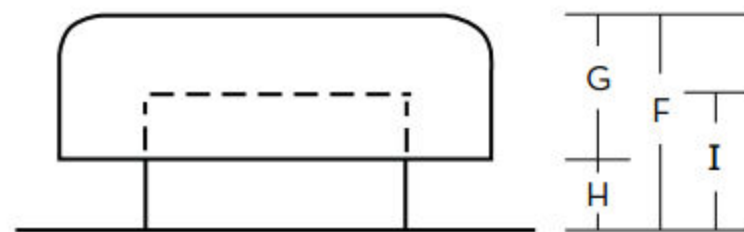

FEATURES

- Low Profile
- Mesh Bird Screen
- Install of Any Roof Pitch
- Galvanized (G-90)

3/4 View

Top View

Side View