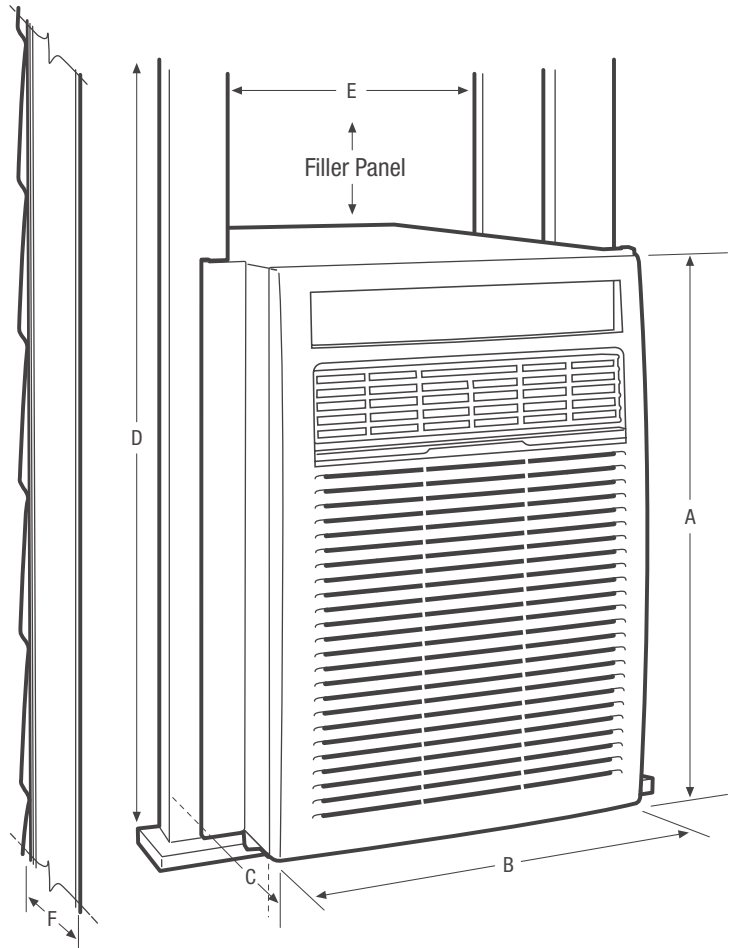

Performance	
BTU (Cool)	8,000
Dehumidification (Pints/Hour)	3.0
Cool Area (Up To Sq. Ft.)	350
Energy Efficiency Ratio	10.9
Electrical	
Volts	115
Amps (Cool)	6.6
Watts (Cool)	760
Length of Power Cord (Min./Max.)	6' / 6-1/2'
Plug Type (NEMA)	LCDI (5-15P)
Features	
Electronic Controls	Ready-Select® Controls
Fan Speeds (Cool/Fan)	3/3
Low Voltage Start-Up	Yes
Auto Cool Function	Yes
Energy Saver Mode	Yes
Sleep Mode	Yes
Filter Check	Yes
24-Hour On/Off Timer	Yes
Clean Air Ionizer	
Remote Control	Full-Function
Air CFM (High/Med/Low)	263/228/199
Air Direction Control	4-Way
Fresh Air/Exhaust Vent/Closed	No/Yes/Yes
Filter Type	Antibacterial Mesh
Filter Access	Slide-Out
Slide-Out Chassis	
Window Mounting Kit (Included)	Pleated Quick Mount
Warranty¹	Yes
Certifications	
ENERGY STAR®	
Performance	AHAM
Specifications	
Refrigerant	R410a
Shipping Weight (Approx.)	81 Lbs.

¹Warranty 5 year sealed system/1 year full parts and labor.

NOTE: For planning purposes only. Always consult local and national electric codes. Refer to Product Installation Guide for detailed installation instructions on the web at frigidaire.com.

Product Dimensions	
A - Height	20-1/4"
B - Width	14-1/5"
C - Depth	23-1/2"

Window Dimensions	
D - Height (Min.)	21-1/2" / 40"
E - Width	15-1/2"
Wall Cutout Dimensions	
F - Max. Wall Thickness	8-1/2"

Accessories information available on the web at frigidaire.com