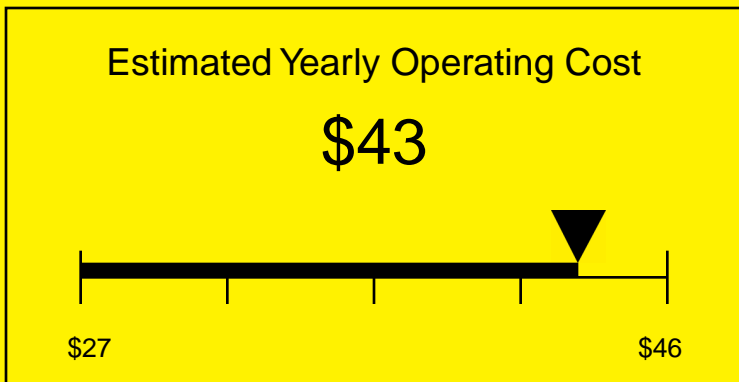

ENERGYGUIDE

REFRIGERATOR
Defrost: Automatic

FF7BSSTBBWD
5.5 Cubic Feet

Compare the energy use of this product with others
before you buy

Your cost will depend on your utility rates

Based on a 2007 U.S. Government national average cost of 10.65 cents per kWh for electricity. Your actual operating cost will vary depending on your local utility rates and your use of the product.