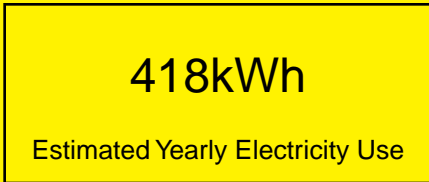

ENERGYGUIDE

REFRIGERATOR
Defrost: Automatic

SBC570B
6.4 Cubic Feet

Compare the energy use of this product with others
before you buy

Your cost will depend on your utility rates

Based on a 2007 U.S. Government national average cost of 10.65 cents per kWh for electricity. Your actual operating cost will vary depending on your local utility rates and your use of the product.