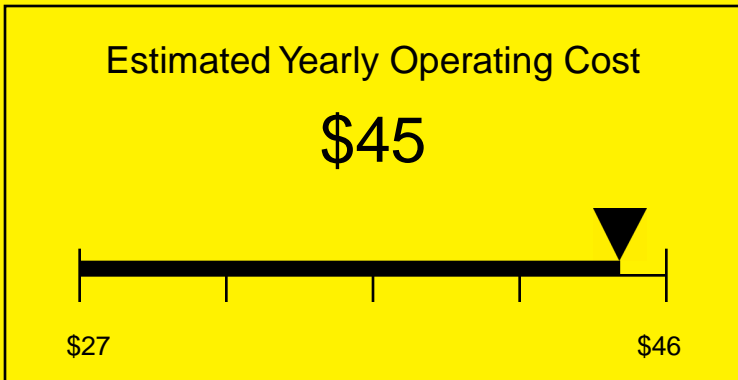

ENERGYGUIDE

REFRIGERATOR
Defrost: Automatic

SBC570B
6.4 Cubic Feet

Compare the energy use of this product with others
before you buy

Your cost will depend on your utility rates

Based on a 2007 U.S. Government national average cost of 10.65 cents per kWh for electricity. Your actual operating cost will vary depending on your local utility rates and your use of the product.