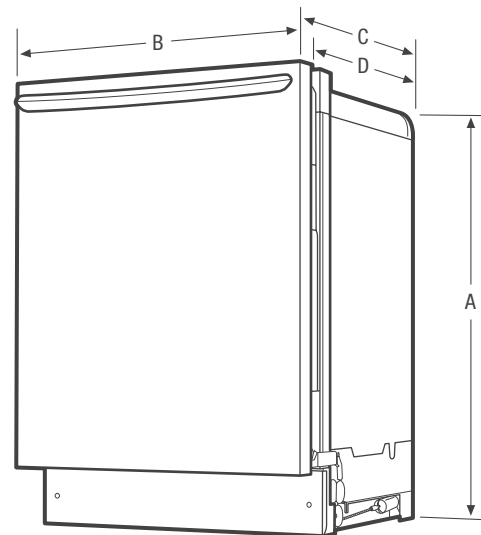

¹ For use on adequately wired 120V, dedicated circuit having 2-wire service with a separate ground wire. Appliance must be grounded for safe operation.

NOTE: For planning purposes only. Always consult local and national electric and plumbing codes. Refer to Product Installation Guide for detailed installation instructions on the web at frigidare.com.

Product Dimensions	
A - Height (Adjustable)	33-7/8" - 34-7/8"
B - Width	24"
C - Depth (Including Door)	24-5/8"
D - Depth (To Tub Flange)	23"
Depth with Door Open 90°	49-7/8"

Cutout Dimensions	
Height (Min.)	35"
Height (Max.)	35-1/4"
Width (Min.)	24"
Depth (Min.)	24"

Accessories information available on the web at frigidare.com

FRIGIDAIRE

USA • 10200 David Taylor Drive • Charlotte, NC 28262 • 1-800-FRIGIDAIRE • frigidare.com
CANADA • 5855 Terry Fox Way • Mississauga, ON L5V 3E4 • 1-800-265-8352 • frigidare.ca

FGID2474Q 01/14

© 2014 Electrolux Home Products, Inc.

Specifications subject to change.