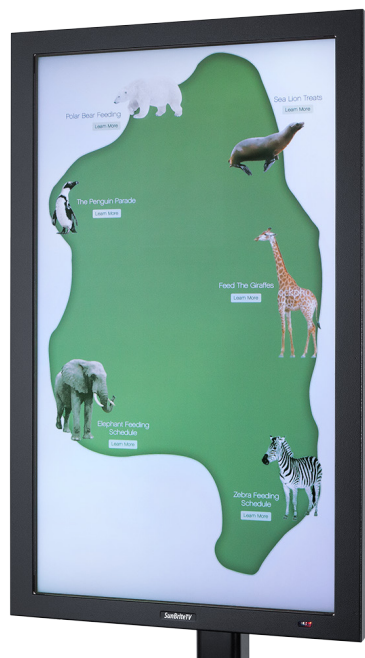

DISPLAY

AVAILABLE COLORS

White

Silver

Black

SHOWN IN BLACK

KEY FEATURES

- 55" Marquee Series True Outdoor All-Weather Digital Signage Display.
- Dispersive Signal (3-M Microtouch) Touch Screen Technology.
- Portrait installation only, for landscape installation use DS-5507TSL.
- Direct Sunlight-Readable 700 NIT LCD screen.
- High temperature Enhanced Solar Tolerance (EST) technology prevents isotropic blackout.
- Exterior designed to protect internal components from rain, dust, insects, salt air.
- Multi-fan airflow system keeps the unit cool and dry in temperatures up to 122 degrees F.
- Ability to operate in cold weather (-40 degrees F).
- Front tempered anti-reflective glass window provides added protection to LCD screen, and safeguards against vandalism and abuse.
- Full command control, RS232 and Discrete IR located in cable-entry compartment.
- Innovative water-tight Cable Entry System seals out moisture and allows for easy hook-ups.
- Internal media compartment to house DMP, Pro:Idiom boxes, or fan-less PC's (optional).
- Powder-coated aluminum exterior.
- Weatherproof detachable 20W speaker module.
- Weatherproof remote control, weatherproof control buttons.