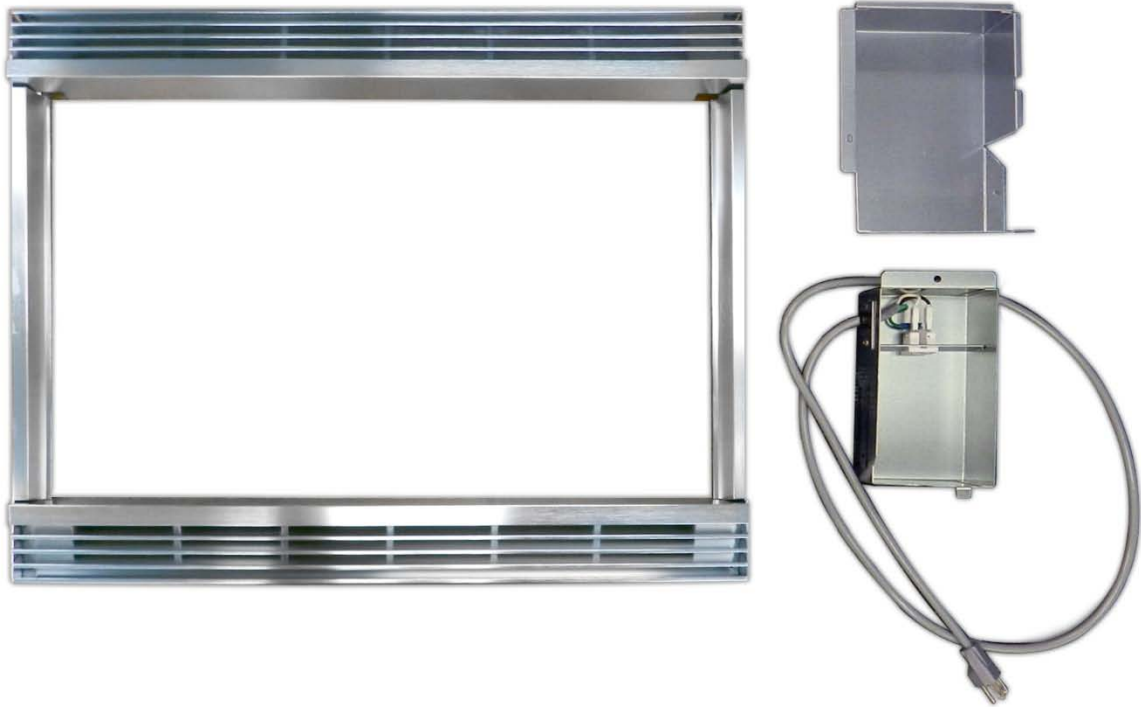

SHARP®

RK-93S27
27" Built-In Kit

Product Information

The Sharp RK-93S27 27" Built-in Kit, in stainless steel, provides stability and support for Sharp microwave ovens as well as an attractive custom fit for your cabinets. It is compatible with the Sharp R-930CS microwave oven, converting this model from a countertop unit to a built-in unit and freeing up counter space.

- Stainless steel 27-inch built-in kit
- Compatible with the Sharp R-930CS microwave oven
- Transforms countertop unit into built-in unit
- Adds support and stability to microwave once installed
- Blends microwave into the surrounding cabinetry for a more attractive façade

Dimensional Information

Product Dimensions (H x D x W): 20.13" x 19.5" x 27"

Shipping Dimensions (H x D x W): 6.5" x 20" x 28"