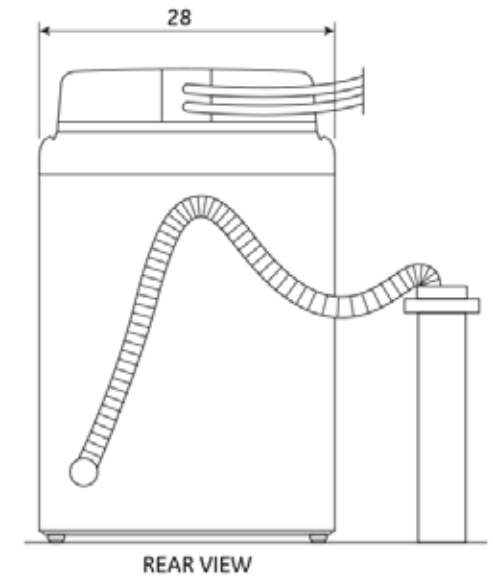

GTWS8350D/GTWS8355D

GE® 5.0 DOE cu. ft. capacity washer with stainless steel basket and steam

Dimensions and Installation Information (in inches)

Circuit Requirements: An individual, properly-grounded branch circuit, with a three-prong grounding-type receptacle, protected by a 15 or 20 amp circuit breaker or a time-delay fuse, is required.

Electrical Rating: 120V, 60Hz, 10A

Note: Washer wall outlet must be located within 36" of service code entry. Wall outlet must not be located behind dryer.

Installation Information: Before installing, consult installation instructions packed with product for current dimensional data.