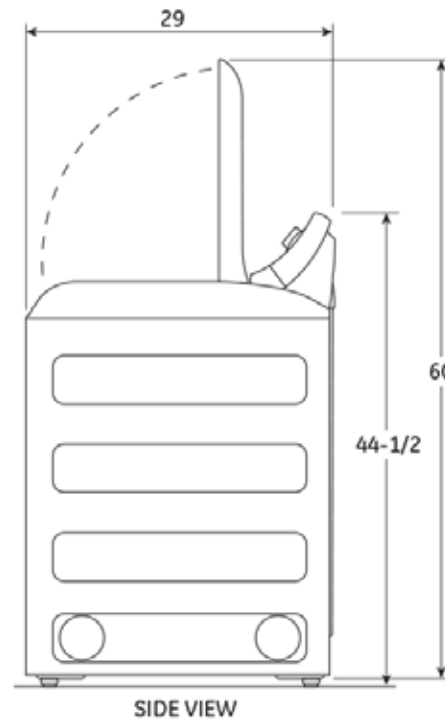

GTWS8350D/GTWS8355D

GE® 5.0 DOE cu. ft. capacity washer with stainless steel basket and steam

Dimensions and Installation Information (in inches)

Circuit Requirements: An individual, properly-grounded branch circuit, with a three-prong grounding-type receptacle, protected by a 15 or 20 amp circuit breaker or a time-delay fuse, is required.

Electrical Rating: 120V, 60Hz, 10A

Note: Washer wall outlet must be located within 36" of service code entry. Wall outlet must not be located behind dryer.

Installation Information: Before installing, consult installation instructions packed with product for current dimensional data.