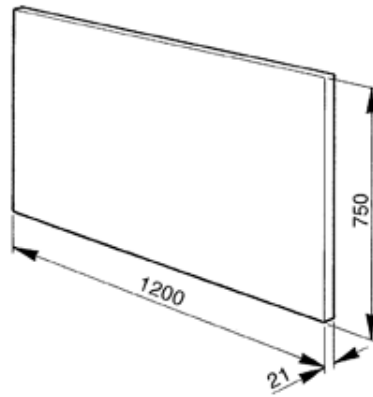

KIT1A3-6

120cm Splash back in St/Steel

EAN13: 8017709112622

H 750 x W 1199 x D 20mm

Splash back to fit A4-8, A4BL-8, A3-6

NB: This model replaces the KIT1A3-2

KIT1A3-6

splash back
for ovens and cookers