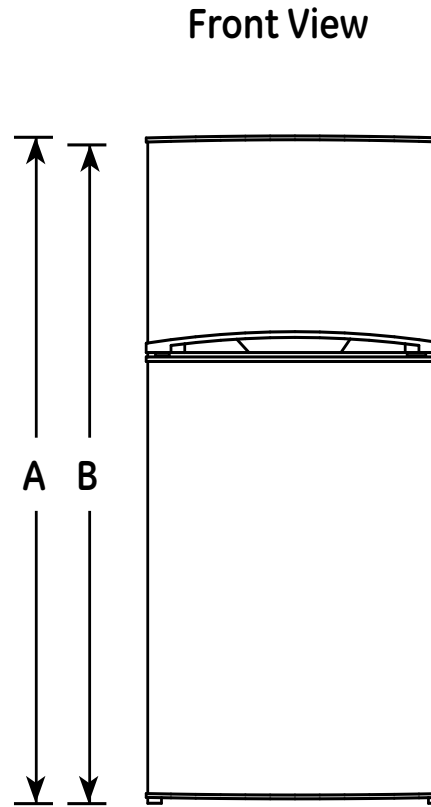

GTR10GBE

GE® 9.9 Cu. Ft. Top-Freezer Refrigerator

Dimensions and Installation Information (in inches)

Overall Dimensions	Height to top of hinge (in.) A	59-7/8
	Height to top of case (in.) B	59-3/8
	Case depth without door (in.) C	22-7/8
	Depth less door handle (in.) D	26
	Depth with door handle (in.) E	26
	Depth with fresh food door open 90° (in.) F	47-7/8
	Width (in.) G	24
	Width with door open 90° inc. door handle (in.) H	25-1/8
Air Clearances	Each side (in.)	1
	Top (in.)	4
	Back (in.)	3

310508

GTR10GBE

GE® 9.9 Cu. Ft. Top-Freezer Refrigerator

Features and Benefits

- Equipped for optional icemaker - Easily accommodates the installation of an icemaker
- Adjustable spillproof glass shelves - Hold up to 12 oz. of spilled liquids for easy cleanup and adjust to provide additional food-storage options
- Fixed door shelves - Provide ideal storage right inside the door
- Clear crisper drawers - Transparent drawers make finding your favorite items quick and easy
- Clear door bins - Provide ideal storage right inside the door
- Wire freezer step-shelf - Sturdy shelves provide additional storage for frozen foods
- Model GTR10GBEWW - White