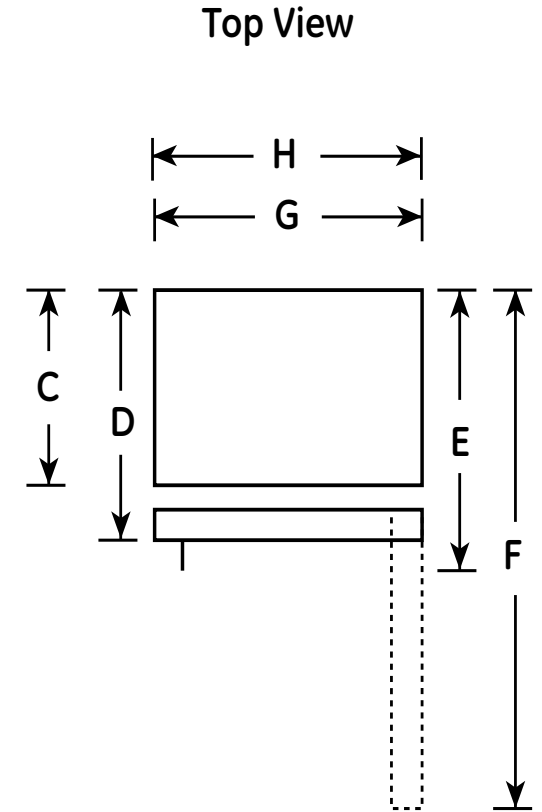

GTR10GBE

GE® 9.9 Cu. Ft. Top-Freezer Refrigerator

Dimensions and Installation Information (in inches)

Overall Dimensions	Height to top of hinge (in.) A	59-7/8
	Height to top of case (in.) B	59-3/8
	Case depth without door (in.) C	22-7/8
	Depth less door handle (in.) D	26
	Depth with door handle (in.) E	26
	Depth with fresh food door open 90° (in.) F	47-7/8
	Width (in.) G	24
	Width with door open 90° inc. door handle (in.) H	25-1/8
Air Clearances	Each side (in.)	1
	Top (in.)	4
	Back (in.)	3

310508

GTR10GBE

GE® 9.9 Cu. Ft. Top-Freezer Refrigerator

Features and Benefits

- Equipped for optional icemaker - Easily accommodates the installation of an icemaker
- Adjustable spillproof glass shelves - Hold up to 12 oz. of spilled liquids for easy cleanup and adjust to provide additional food-storage options
- Fixed door shelves - Provide ideal storage right inside the door
- Clear crisper drawers - Transparent drawers make finding your favorite items quick and easy
- Clear door bins - Provide ideal storage right inside the door
- Wire freezer step-shelf - Sturdy shelves provide additional storage for frozen foods
- Model GTR10GBEWW - White