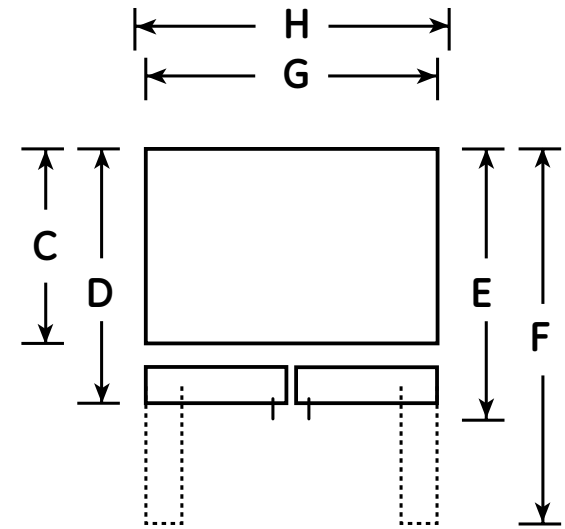

PNS20KSE

GE Profile™ Series 19.5 Cu. Ft. French-Door Refrigerator

Dimensions and Installation Information (in inches)

Overall Dimensions	Height to top of hinge (in.) A	66-1/2
	Height to top of case (in.) B	65-3/4
	Case depth without door (in.) C	28-3/4
	Case depth less door handle (in.) D	32-1/2
	Case depth with door handle (in.) E	35-1/4
	Depth with fresh food door open 90° (in.) F	44-3/4
	Width (in.) G	29-3/4
Air Clearances	Width with door open 90° inc. door handle (in.) H	36-3/4
	Each side (in.)	1/8
	Top (in.)	1
	Back (in.)	2

Note: All Right-Hand Refrigerator Doors: As you face the front of the refrigerator, the handle is on your left and the hinges are on your right.

Note: All Left-Hand Refrigerator Doors: As you face the front of the refrigerator, the handle is on your right and the hinges are on your left.