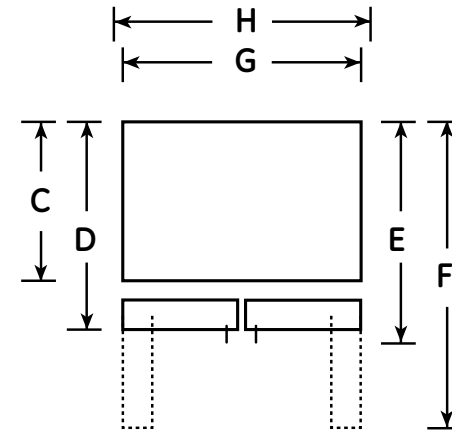

### Dimensions and Installation Information (in inches)

Overall Dimensions	Height to top of hinge (in.) <b>A</b>	68-1/2
	Height to top of case (in.) <b>B</b>	67-3/4
	Case depth without door (in.) <b>C</b>	28-1/4
	Case depth less door handle (in.) <b>D</b>	32-3/8
	Case depth with door handle (in.) <b>E</b>	34-7/8
	Depth with fresh food door open 90° (in.) <b>F</b>	46-5/8
	Width (in.) <b>G</b>	32-3/4
	Width with door open 90° inc. door handle (in.) <b>H</b>	40-3/8
Air Clearances	Each side (in.)	1/8
	Top (in.)	1
	Back (in.)	2