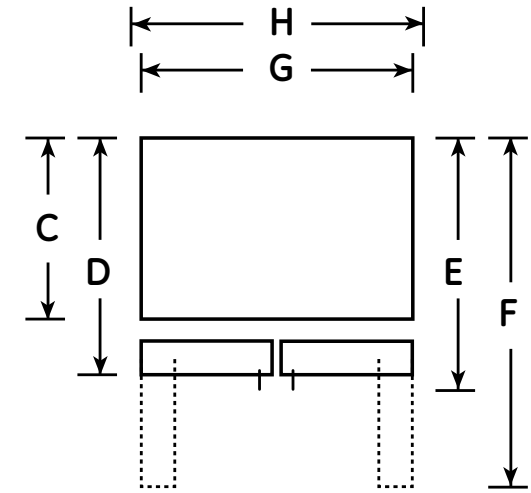

CNE22SSE

GE Café™ Series ENERGY STAR® 22.1 Cu. Ft. French-Door Refrigerator

Dimensions and Installation Information (in inches)

Overall Dimensions	Height to top of hinge (in.) A	68-1/2
	Height to top of case (in.) B	67-3/4
	Case depth without door (in.) C	28-1/4
	Case depth less door handle (in.) D	32-3/8
	Case depth with door handle (in.) E	34-7/8
	Depth with fresh food door open 90° (in.) F	46-5/8
	Width (in.) G	32-3/4
	Width with door open 90° inc. door handle (in.) H	40-3/8
Air Clearances	Each side (in.)	1/8
	Top (in.)	1
	Back (in.)	2

Front View

Top View

Above illustration intended for dimensional reference only. Refer to photography for actual product appearance.

For answers to your Monogram,® Café™ Series, Profile™ Series or GE® appliance questions, visit our website at geappliances.com or call GE Answer Center® service, 800.626.2000.