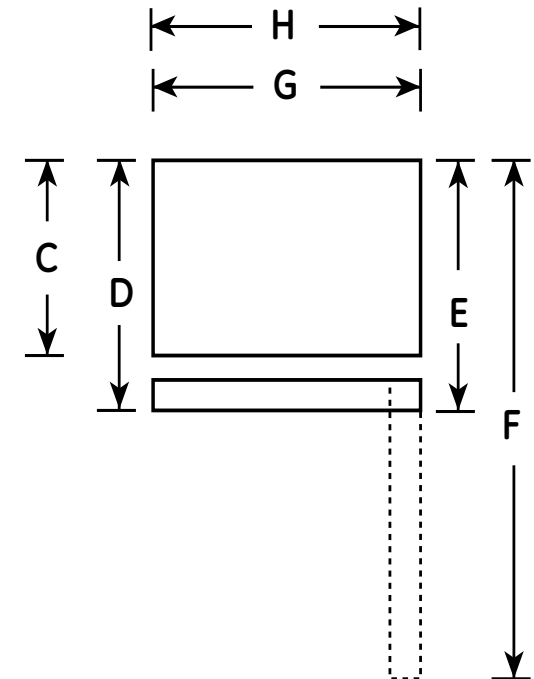

### Dimensions and Installation Information

Overall Dimensions	Height to top of hinge (in.) <b>A</b>	61-3/4
	Height to top of case (in.) <b>B</b>	61-1/4
	Case depth without door (in.) <b>C</b>	25-7/8
	Case depth less door handle (in.) <b>D</b>	29-1/8
	Case depth with door handle (in.) <b>E</b>	29-1/8
	Depth with fresh food door open 90° (in.) <b>F</b>	54-7/8
	Width (in.) <b>G</b>	28
	Width with door open 90° inc. door handle (in.) <b>H</b>	30-1/2
Air Clearances	Each side (in.)	1
	Top (in.)	1
	Back (in.)	2

\*Height to mid-freezer (in.): 51-3/8

Dimension and installation information are shown in inches.

For answers to your Monogram,® Cafe™ Series, Profile™ Series or GE® appliance questions, visit our website at [geappliances.com](http://geappliances.com) or call GE Answer Center® service, 800.626.2000.