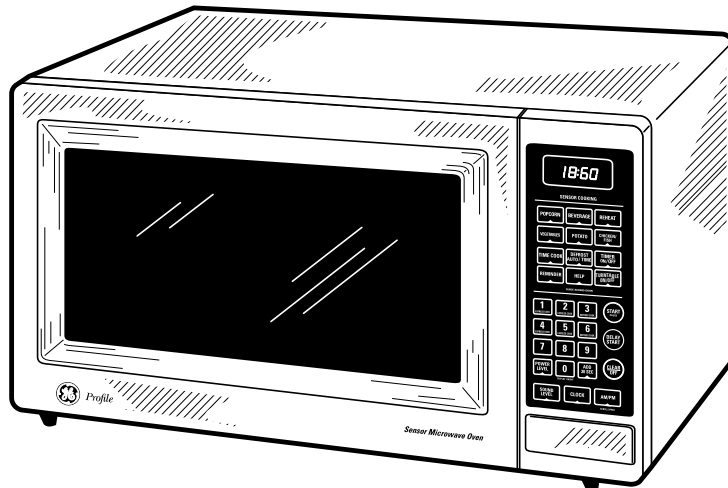

## JE1860SB - GE Profile™ 1.8 Cu. Ft. Microwave Oven

### Features and Benefits

- 1.8 cu ft Oven Capacity
- 1100 Watts<sup>®</sup>
- Scrolling Display with Help Pad
- Demo Mode
- Electronic Digital Display With Clock
- Display On/Off
- Sensor Cooking Controls for Chicken/Fish, Potato, Vegetable, Beverage, Popcorn and Reheat
- Express Cook with Instant-On Controls
- Time Cook I & II
- Add 30 Seconds
- Auto Defrost / Time Defrost
- 10 Power Levels
- SmartRack
- Turntable
- Kitchen Timer On/Off
- Delay Start/Reminder
- Variable Beeper Control
- Cooking Complete Reminder
- Child Lock-Out
- Model JE1860WB - White
- Model JE1860GB - Greystone
- Model JE1860SB - Stainless steel
- Model JE1860CB - Bisque