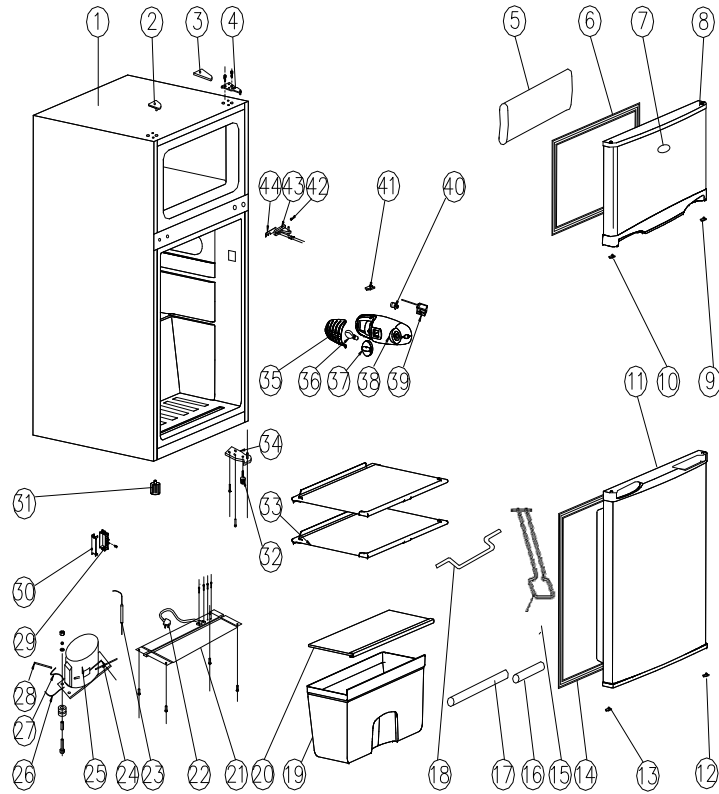

RA3136SST Spare Parts List

No.	Spare Part No.	Description of Spare Part
2	20010224	Cover of door hinge screw hole
3	20010223	Door hinge cover
4	20020062	Upper hinge assembly
5	20016008	Upper door bar
6	20016234	Upper door gasket
8	10023724	Upper door
9	20014002	Right limit block of door
10	20014003	Left limit block of door
11	10023725	Lower door
12	20016078	Lower door right aid-closer
13	20016079	Lower door left aid-closer
14	20016235	Lower door gasket
15	20023237	Drink bottle holder
16	20020105	Drink bottle holder bar
17	20020966	Short straight bar
18	20020965	Short curved bar
19	20011610	Crisper Box (emeral green)
20	10200607	Crisper box cover
21	20021052	Compressor support base
22	20050128	Power supply cord
23	20060086	Drier filter (for R600a)
24	20060046	Connecting tube (short)
25	20061712	Compressor
26	20050012	Earthing wire of compressor
27	20050195	Connecting wire of compressor
28	20060010	Process tube
29	20014437	Wire Box
30	20014438	Base of wire box
31	20010267	Long Adjustable Foot
32	20010268	Short Adjustable Foot
33	10201976	Shelves of fridge
34	20022150	Lower Door Hinge Assembly
35	20011051	Lamp cover
36	20050045	Lamp Bulb (E14,110V)
37	20010024	Knob
38	20010216	Thermostat cover
39	20061368	Thermostat
40	20050241	Lamp holder (E14)
41	20050016	Door switch
43	20021249	Middle hinge
44	20012230	Middle hinge bottom plate
46	20010030	Ice Cube Tray