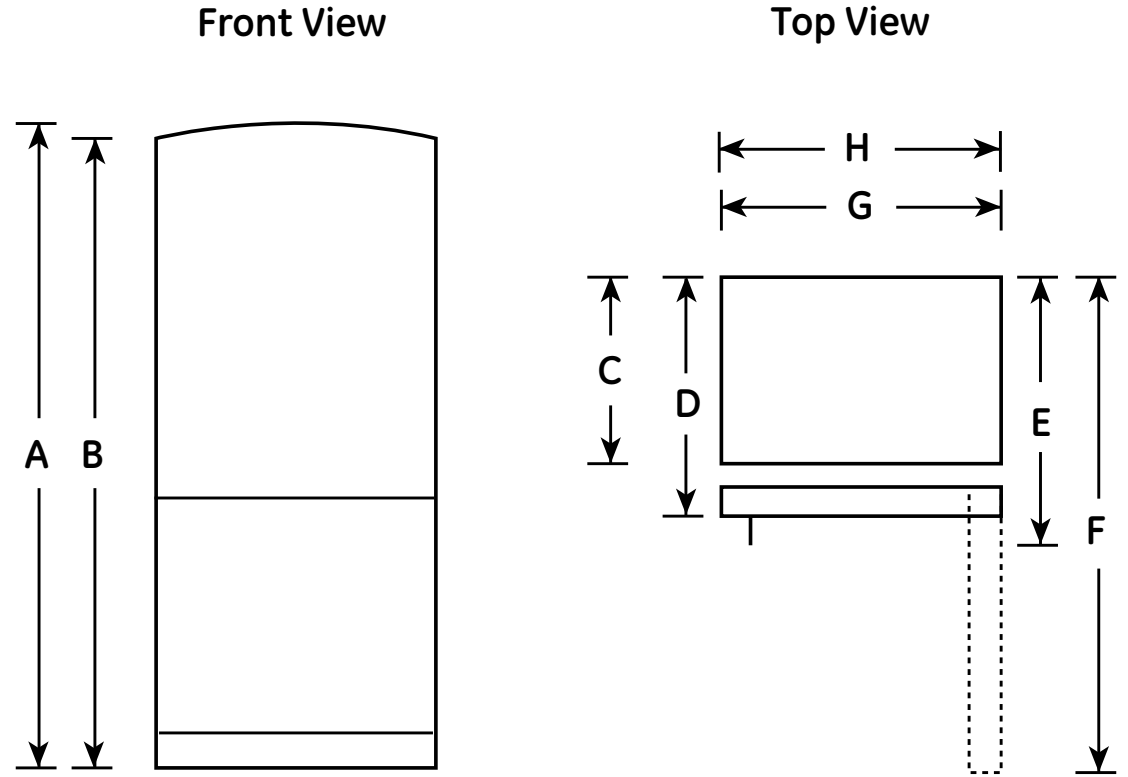

ABE20EGE

GE Artistry™ Series ENERGY STAR® 20.3 Cu. Ft. Bottom Freezer Refrigerator

Dimensions and Installation Information (in inches)

Overall Dimensions	Height to top of hinge (in.) A	66-1/2
	Height to top of case (in.) B	65-3/4
	Case depth without door (in.) C	28-3/4
	Case depth less door handle (in.) D	32-1/2
	Case depth with door handle (in.) E	34-5/8
	Depth with fresh food door open 90° (in.) F	59-3/4
	Width (in.) G	29-3/4
	Width with door open 90° inc. door handle (in.) H	33-1/4
Air Clearances	Each side (in.)	1/8
	Top (in.)	1
	Back (in.)	2