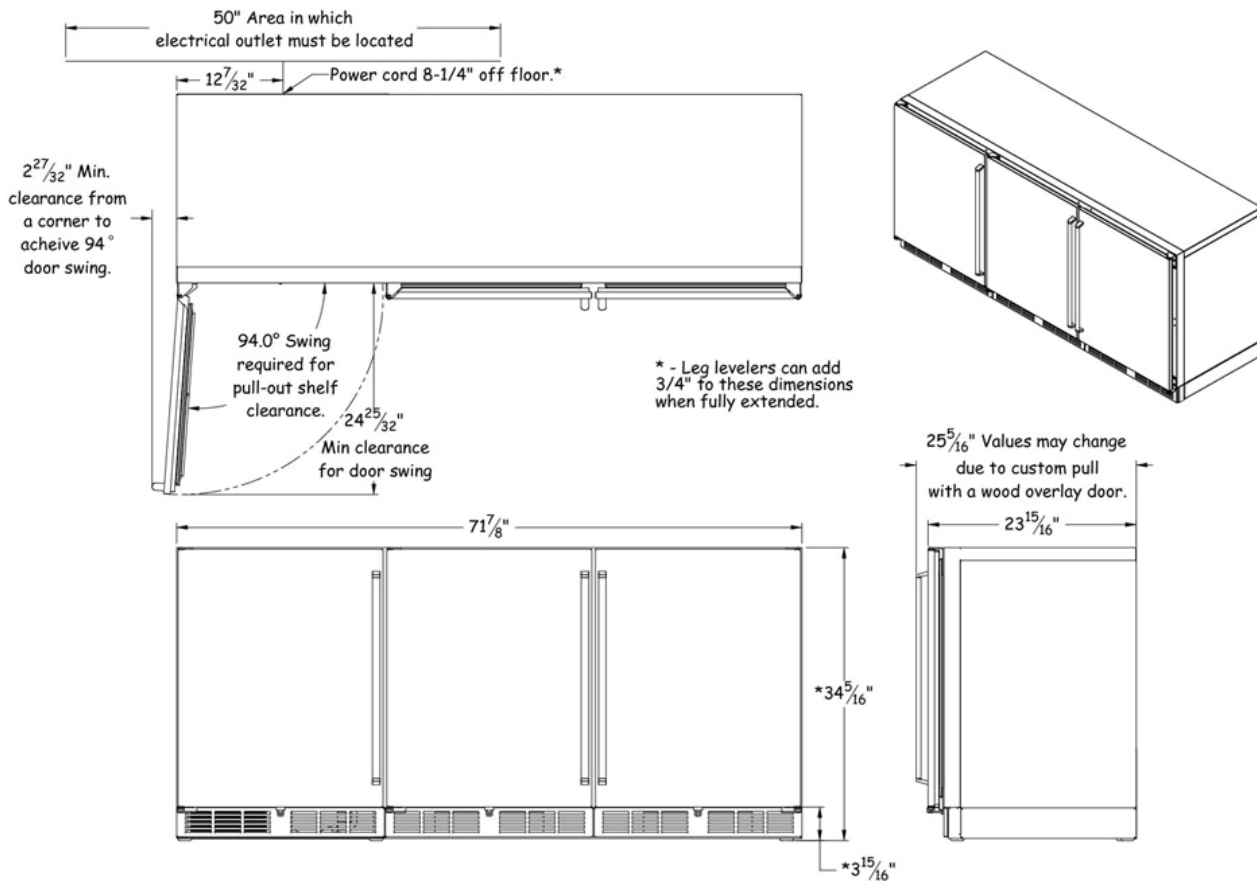

Indoor Models	Refrigerator/Wine/Wine
H72RWW-B	72" refrigerator/wine/wine-built-in
H72RWW-S	72" refrigerator/wine/wine-freestanding
H72RWO-B	72" refrigerator/wine=wine-built-in
H72RWO-S	72" refrigerator/wine=wine-freestanding

Job _____
Area _____
Item No. _____
Model No. _____

Refrigerator Door Options
1 - solid stainless door (Left or Right hinge)
2 - solid wood overlay door (Left or Right hinge)
3 - stainless glass door (Left or Right hinge)
4 - wood overlay glass door (Left or Right hinge)
5 - solid stainless steel drawers
6 - solid wood overlay drawers

Overall Width: 71-7/8", 182.563 cm
Overall Height: 34-5/16", 87.154 cm
Overall Depth: 23-15/16", 60.801 cm
Capacity: 5.3 cubic ft.
Minimum Height Required: 34-3/8"
Door Swing Clearance: 24-25/32"
Electrical: 115V, 60 Hz., 1 phase AC, 2.3 amps
Plumbing: none required
Shipping Weight: 540 lbs.

Wine Reserve Door Options
1-solid stainless door (Left or Right hinge)
2- solid wood overlay door (Left or Right hinge)
3- stainless glass door (Left or Right hinge)
4- wood overlay glass door (Left or Right hinge)

15/2R200P 1001 AM

8300 W. Good Hope Rd. Milwaukee, WI 53223
1-800-558-5592 Fax: (414) 353-7069 bringperlickhome.com

Perlick is committed to continuous improvement. Therefore, we reserve the right to change specifications without warning