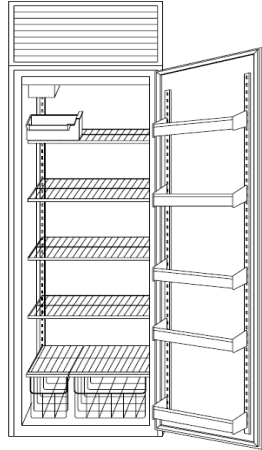

ALL FREEZERS

18"
24"
30"
36"

ALL FREEZER W/ SS WRAP DOOR

White Interior

18AF-WS- L or R

24AF-WS- L or R

30AF-WS- L or R & 36AF-WS-L or R

Stainless Steel Interior

18AF-SS- L or R

24AF-SS- L or R

30AF-SS- L or R & 36AF-SS-L or R

ALL FREEZER W/ PANEL READY DOOR

White Interior

18AF-WP- L or R

24AF-WP- L or R

30AF-WP- L or R & 36AF-WP-L or R
