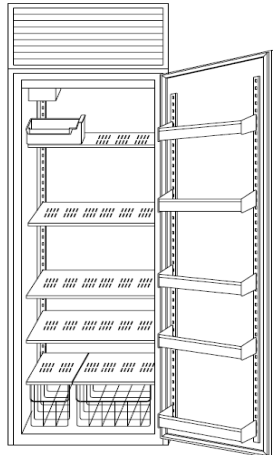

ALL FREEZERS

18"
24"
30"
36"

ALL FREEZER W/ SS WRAP DOOR

White Interior

18AF-WS- L or R

24AF-WS- L or R

30AF-WS- L or R & 36AF-WS-L or R

Stainless Steel Interior

18AF-SS- L or R

24AF-SS- L or R

30AF-SS- L or R & 36AF-SS-L or R

ALL FREEZER W/ PANEL READY DOOR

White Interior

18AF-WP- L or R

24AF-WP- L or R

30AF-WP- L or R & 36AF-WP-L or R
