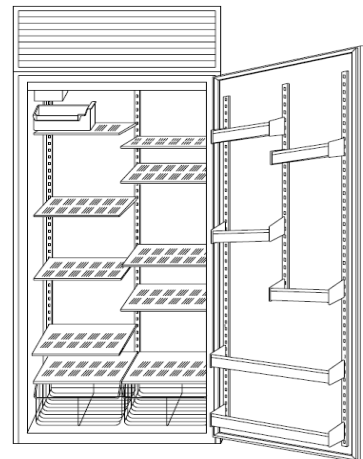

ALL FREEZERS

18"
24"
30"
36"

ALL FREEZER W/ SS WRAP DOOR

White Interior

18AF-WS- L or R

24AF-WS- L or R

30AF-WS- L or R & 36AF-WS-L or R

Stainless Steel Interior

18AF-SS- L or R

24AF-SS- L or R

30AF-SS- L or R & 36AF-SS-L or R

ALL FREEZER W/ PANEL READY DOOR

White Interior

18AF-WP- L or R

24AF-WP- L or R

30AF-WP- L or R & 36AF-WP-L or R
