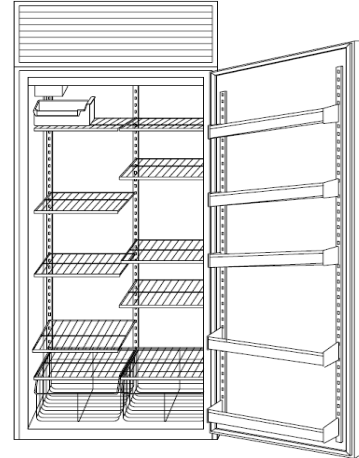

ALL FREEZERS

18"
24"
30"
36"

ALL FREEZER W/ SS WRAP DOOR

White Interior

18AF-WS- L or R

24AF-WS- L or R

30AF-WS- L or R & 36AF-WS-L or R

Stainless Steel Interior

18AF-SS- L or R

24AF-SS- L or R

30AF-SS- L or R & 36AF-SS-L or R

ALL FREEZER W/ PANEL READY DOOR

White Interior

18AF-WP- L or R

24AF-WP- L or R

30AF-WP- L or R & 36AF-WP-L or R
