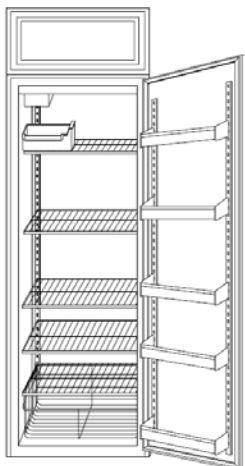

ALL FREEZERS

18"
24"
30"
36"

ALL FREEZER W/ SS WRAP DOOR

White Interior

18AF-WS- L or R

24AF-WS- L or R

30AF-WS- L or R & 36AF-WS-L or R

Stainless Steel Interior

18AF-SS- L or R

24AF-SS- L or R

30AF-SS- L or R & 36AF-SS-L or R

ALL FREEZER W/ PANEL READY DOOR

White Interior

18AF-WP- L or R

24AF-WP- L or R

30AF-WP- L or R & 36AF-WP-L or R
