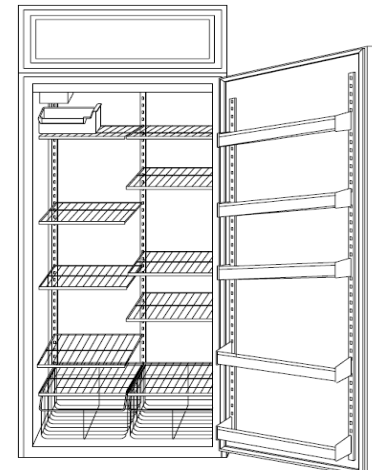

ALL FREEZERS

18"
24"
30"
36"

ALL FREEZER W/ SS WRAP DOOR

White Interior

18AF-WS- L or R

24AF-WS- L or R

30AF-WS- L or R & 36AF-WS-L or R

Stainless Steel Interior

18AF-SS- L or R

24AF-SS- L or R

30AF-SS- L or R & 36AF-SS-L or R

ALL FREEZER W/ PANEL READY DOOR

White Interior

18AF-WP- L or R

24AF-WP- L or R

30AF-WP- L or R & 36AF-WP-L or R
