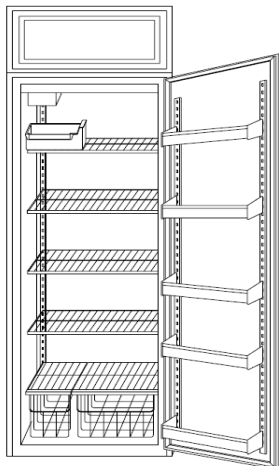

ALL FREEZERS

18"
24"
30"
36"

ALL FREEZER W/ SS WRAP DOOR

White Interior

18AF-WS- L or R

24AF-WS- L or R

30AF-WS- L or R & 36AF-WS-L or R

Stainless Steel Interior

18AF-SS- L or R

24AF-SS- L or R

30AF-SS- L or R & 36AF-SS-L or R

ALL FREEZER W/ PANEL READY DOOR

White Interior

18AF-WP- L or R

24AF-WP- L or R

30AF-WP- L or R & 36AF-WP-L or R
