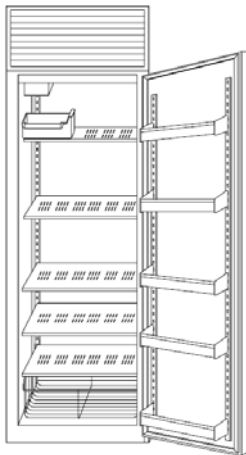

ALL FREEZERS

18"
24"
30"
36"

ALL FREEZER W/ SS WRAP DOOR

White Interior

18AF-WS- L or R

24AF-WS- L or R

30AF-WS- L or R & 36AF-WS-L or R

Stainless Steel Interior

18AF-SS- L or R

24AF-SS- L or R

30AF-SS- L or R & 36AF-SS-L or R

ALL FREEZER W/ PANEL READY DOOR

White Interior

18AF-WP- L or R

24AF-WP- L or R

30AF-WP- L or R & 36AF-WP-L or R
