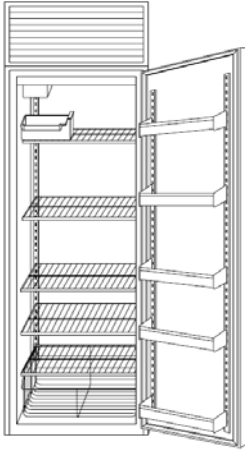

ALL FREEZERS

18"
24"
30"
36"

ALL FREEZER W/ SS WRAP DOOR

White Interior

18AF-WS- L or R

24AF-WS- L or R

30AF-WS- L or R & 36AF-WS-L or R

Stainless Steel Interior

18AF-SS- L or R

24AF-SS- L or R

30AF-SS- L or R & 36AF-SS-L or R

ALL FREEZER W/ PANEL READY DOOR

White Interior

18AF-WP- L or R

24AF-WP- L or R

30AF-WP- L or R & 36AF-WP-L or R
