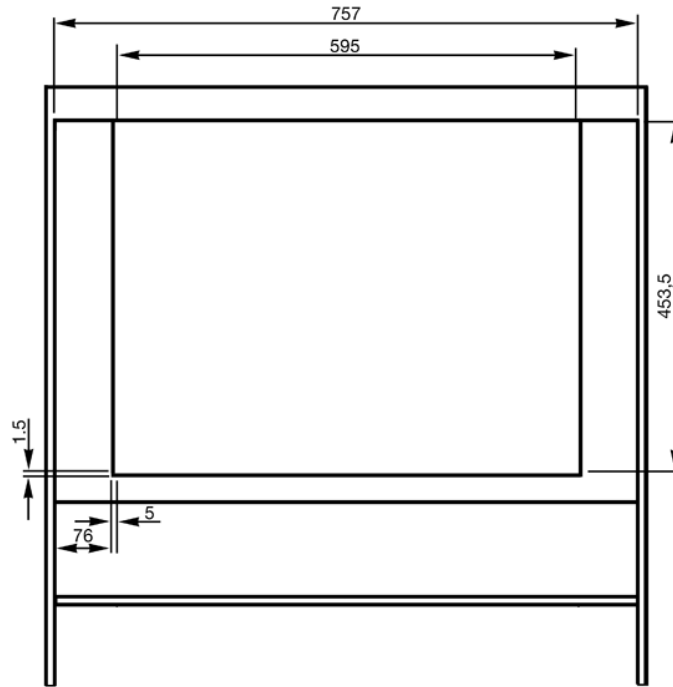

Trim kit for SU45MCX
EAN13: 8017709163389

- Trim kit for SU45MCX to install in wider wall cabinets above a 30" oven. The kit consists of two stainless steel bars that allow the speed oven to reach 30" wide.