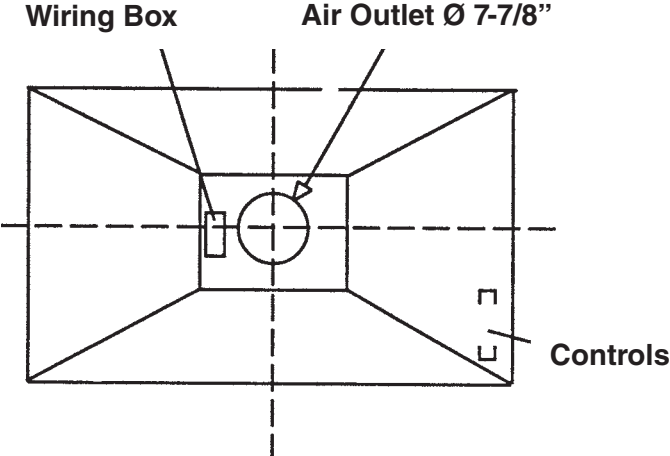

IS42 SERIES WIRING