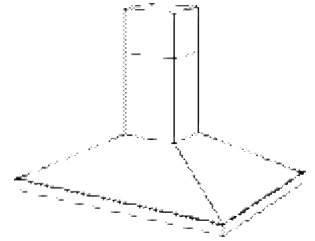

IS42 SERIES RANGE HOODS

Controls unobtrusively mounted out of sight; clean exterior surface accentuates the seamless look of this classic angular design.

FEATURES

- Italian design
- Island ceiling mount
- Finishes: 304 Stainless Steel #4 Brushed, Polished Brass, Brushed Copper
- Sizes: 70cm x 100cm (27-9/16" x 39-3/8"), 90cm x 130cm (35-7/16" x 51-3/16")
- Telescopic flue accommodates 8' to 9' ceilings
- 8" round duct connector/backdraft damper
- Halogen lighting (4 x 20 watt, Type MR16) provides bright cooktop illumination (bulb included)
- Slide controls: on-off, 3-speed
- Quiet, variable-speed, dual centrifugal blowers with two high-efficiency motors produce 1000 CFM of exhaust
- Dishwasher-safe filter features a quick-release latch and decorative cover plate
- Heat Sentry™ - automatically turns blower to high speed when excess cooking heat is detected
- For indoor use only

OPTIONS

- Flue extension for 10' ceiling (Model FEXTIS42)
- Accent Trim (Model FTIS42: Stainless Steel, Chrome, Polished Brass)
- Replacement grease filters available
- Replacement bulb (Part No. SB02300668)
- Extenal blower version available (IEX42)