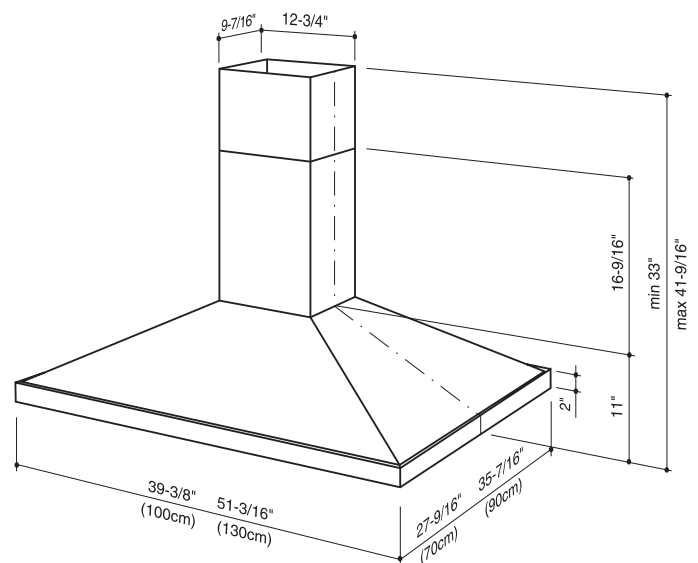

SPECIFICATIONS

VOLTS	AMPS	CFM	SONES	DUCT
120	6.26	1000	11.5	8" round

BEST Hartford, Wisconsin www.BestRangeHoods.com 800-558-1711
 BEST Drummondville, QC, Canada www.BestRangeHoods.com 866-737-7770

Mount range hood so bottom of hood is 24" minimum above cooking surface.