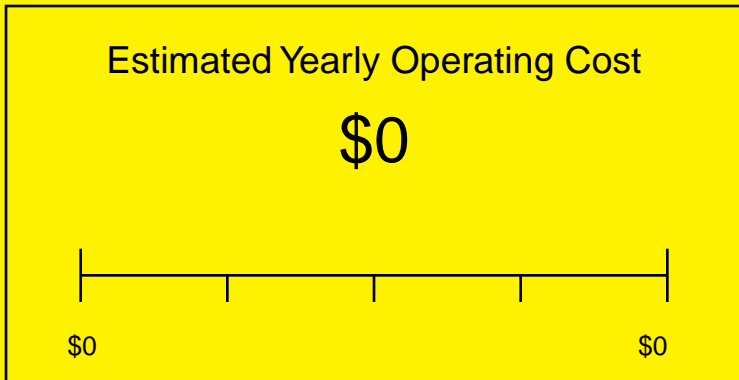

ENERGYGUIDE

REFRIGERATOR
Defrost: Automatic

SCR600LBIMEDADA
5.5 Cubic Feet

Compare the energy use of this product with others
before you buy

Your cost will depend on your utility rates

Based on a 2007 U.S. Government national average cost of 10.65 cents per kWh for electricity. Your actual operating cost will vary depending on your local utility rates and your use of the product.