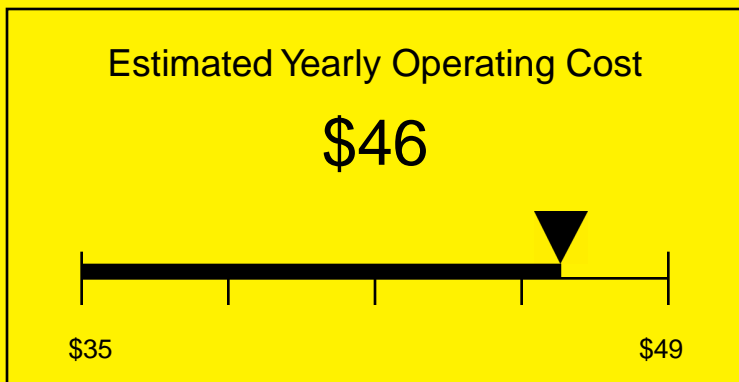

ENERGYGUIDE

REFRIGERATOR
Defrost: Automatic

SCR600LMED
5.5 Cubic Feet

Compare the energy use of this product with others
before you buy

Your cost will depend on your utility rates

Based on a 2007 U.S. Government national average cost of 10.65 cents per kWh for electricity. Your actual operating cost will vary depending on your local utility rates and your use of the product.